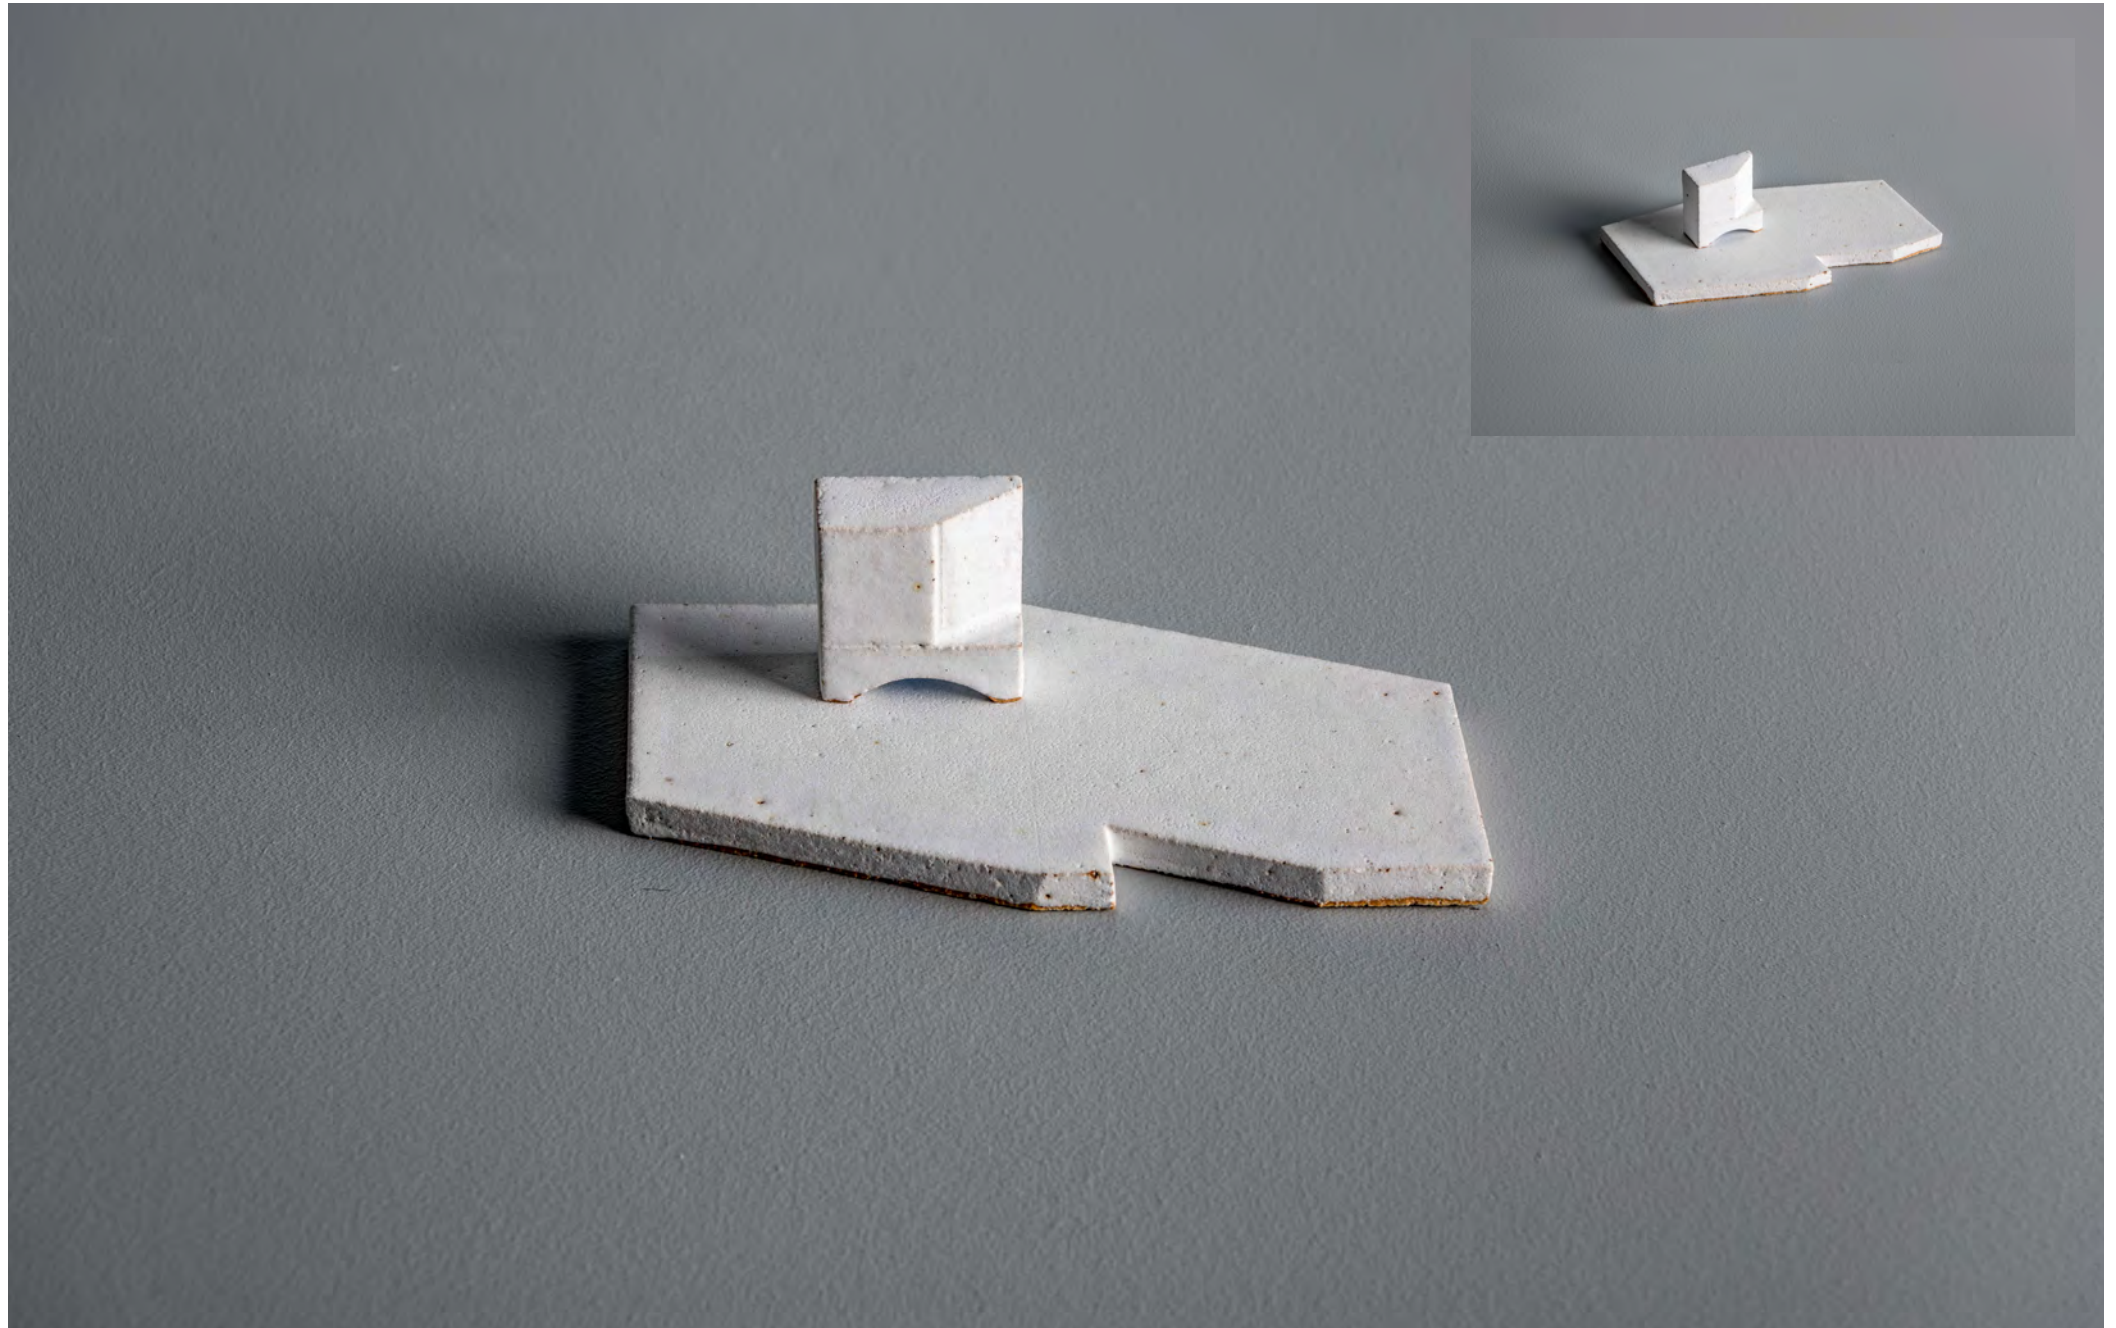

A-112 (2 Parts)
Raku, satin white glaze
55H x 165L x 90D mm

LOCATION | The Hub General Store