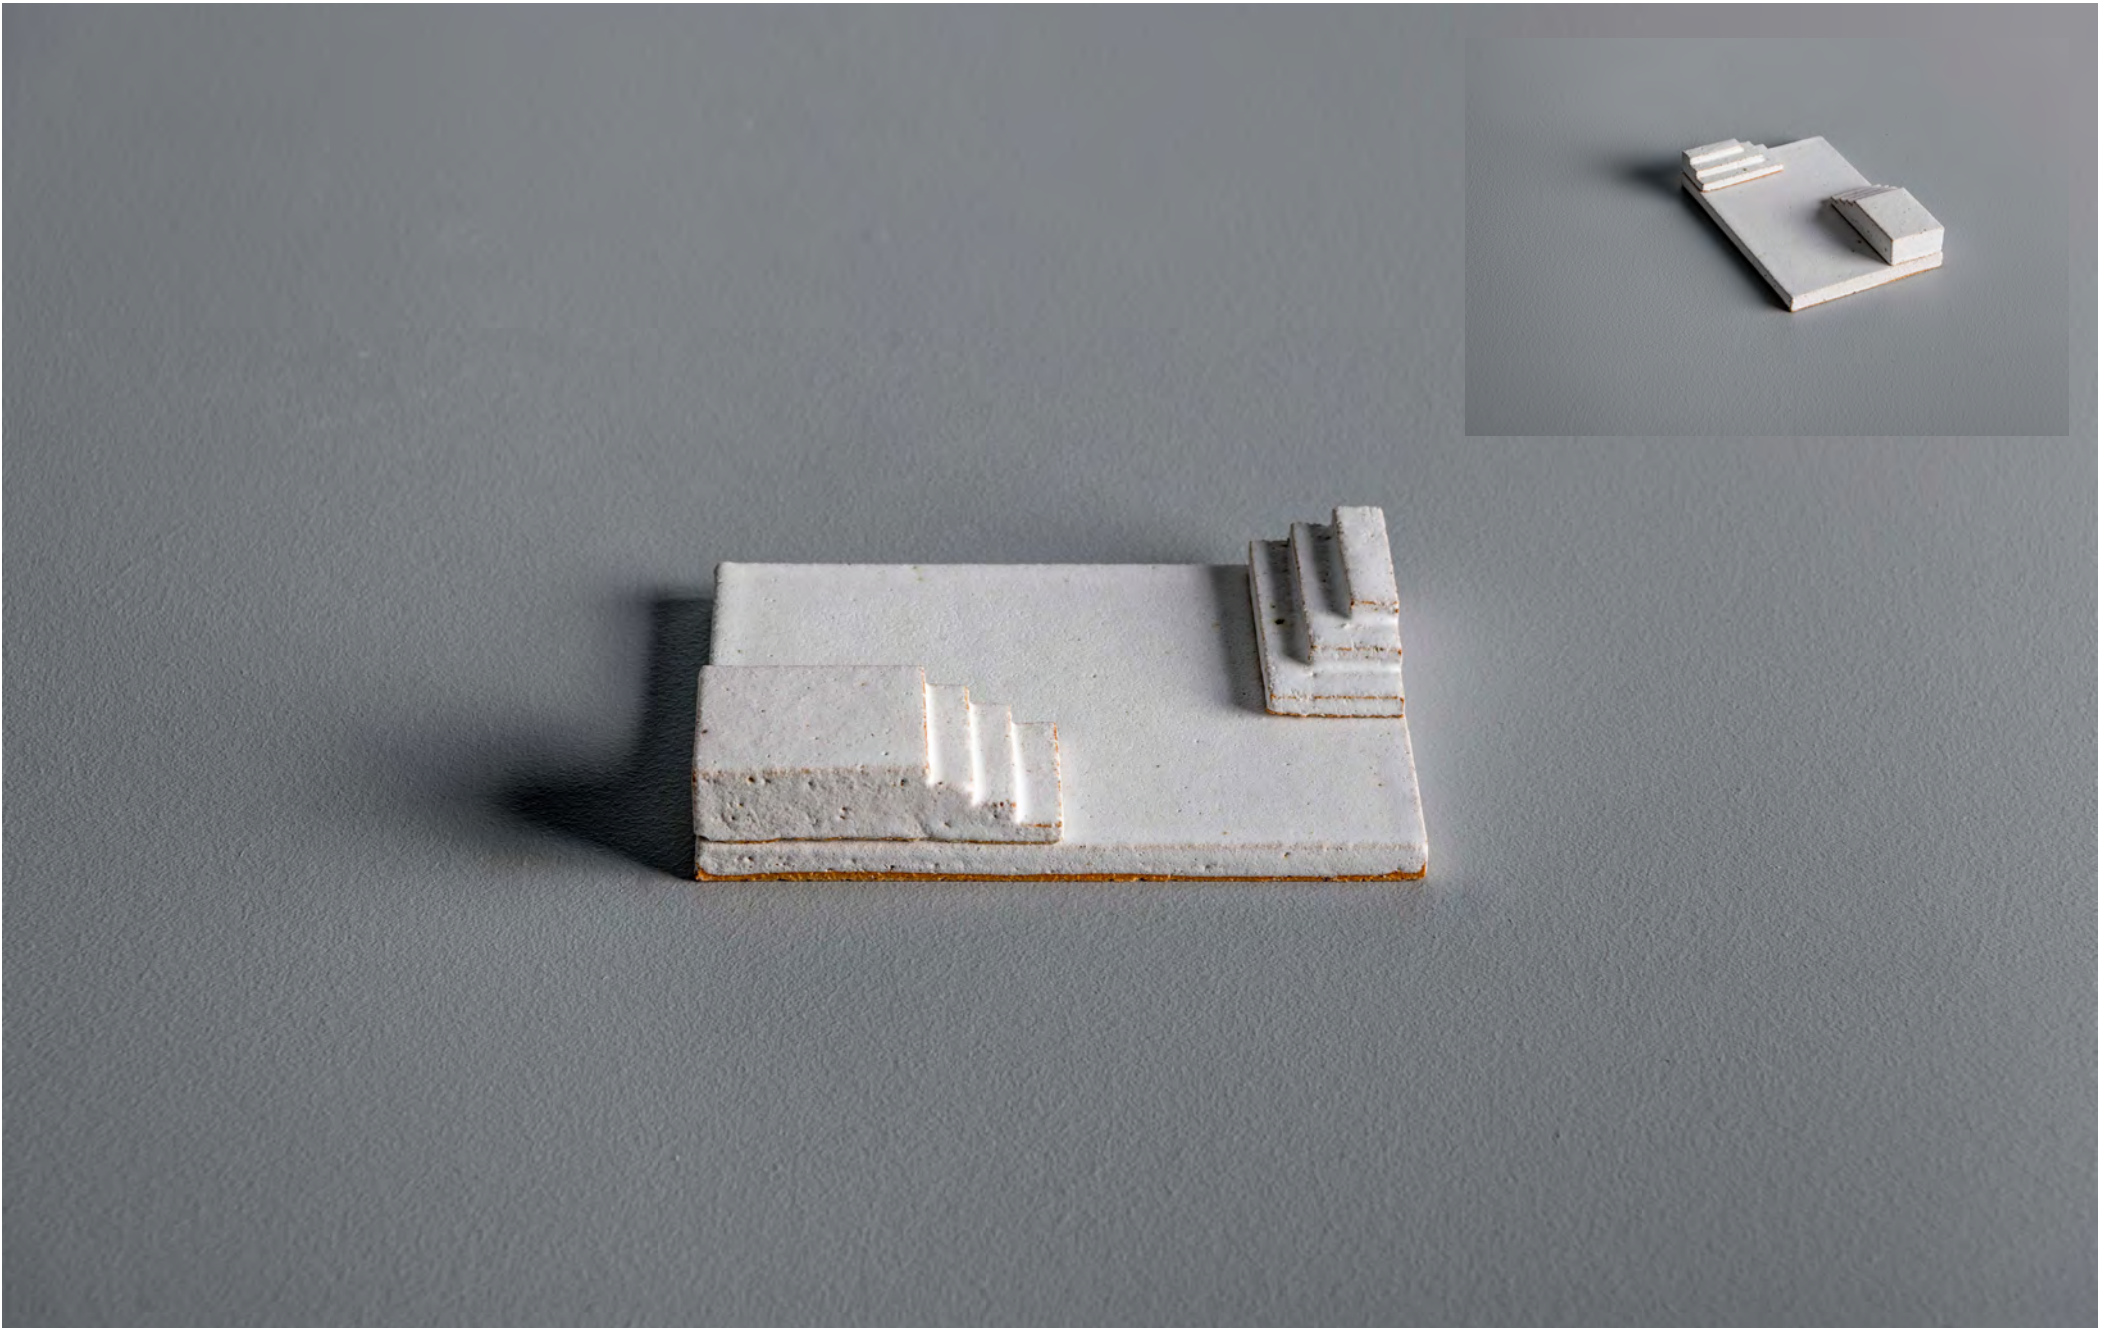

A-111 (3 Parts)
Raku, satin white glaze
25H x 135L x 95D mm

LOCATION | The Hub General Store