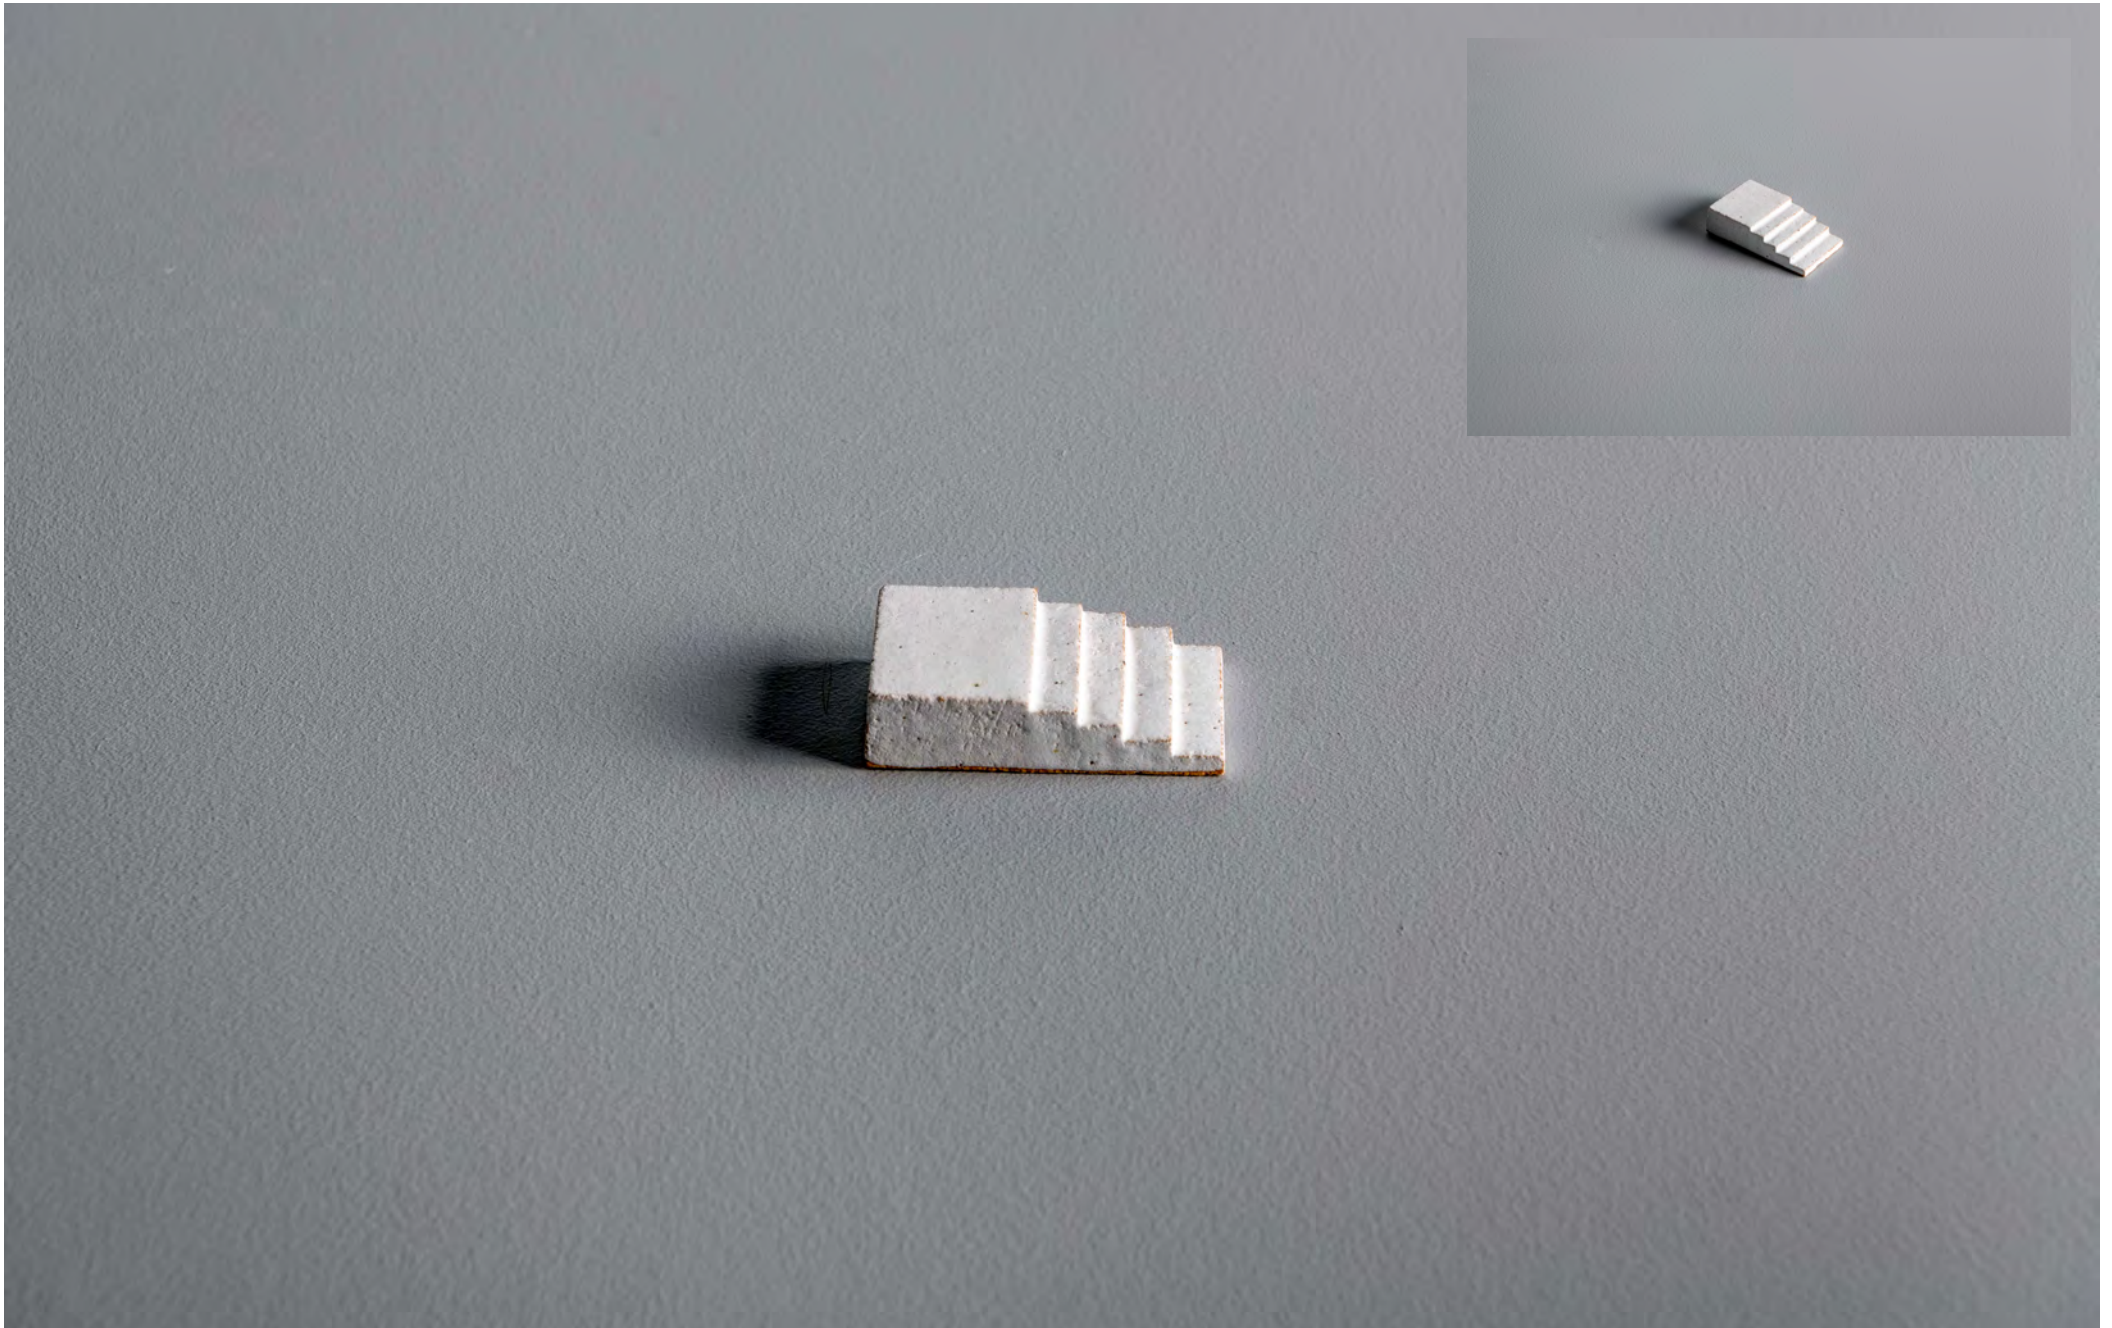

A-124
Raku, satin white glaze
15H x 65L x 40D mm

LOCATION | The Hub General Store