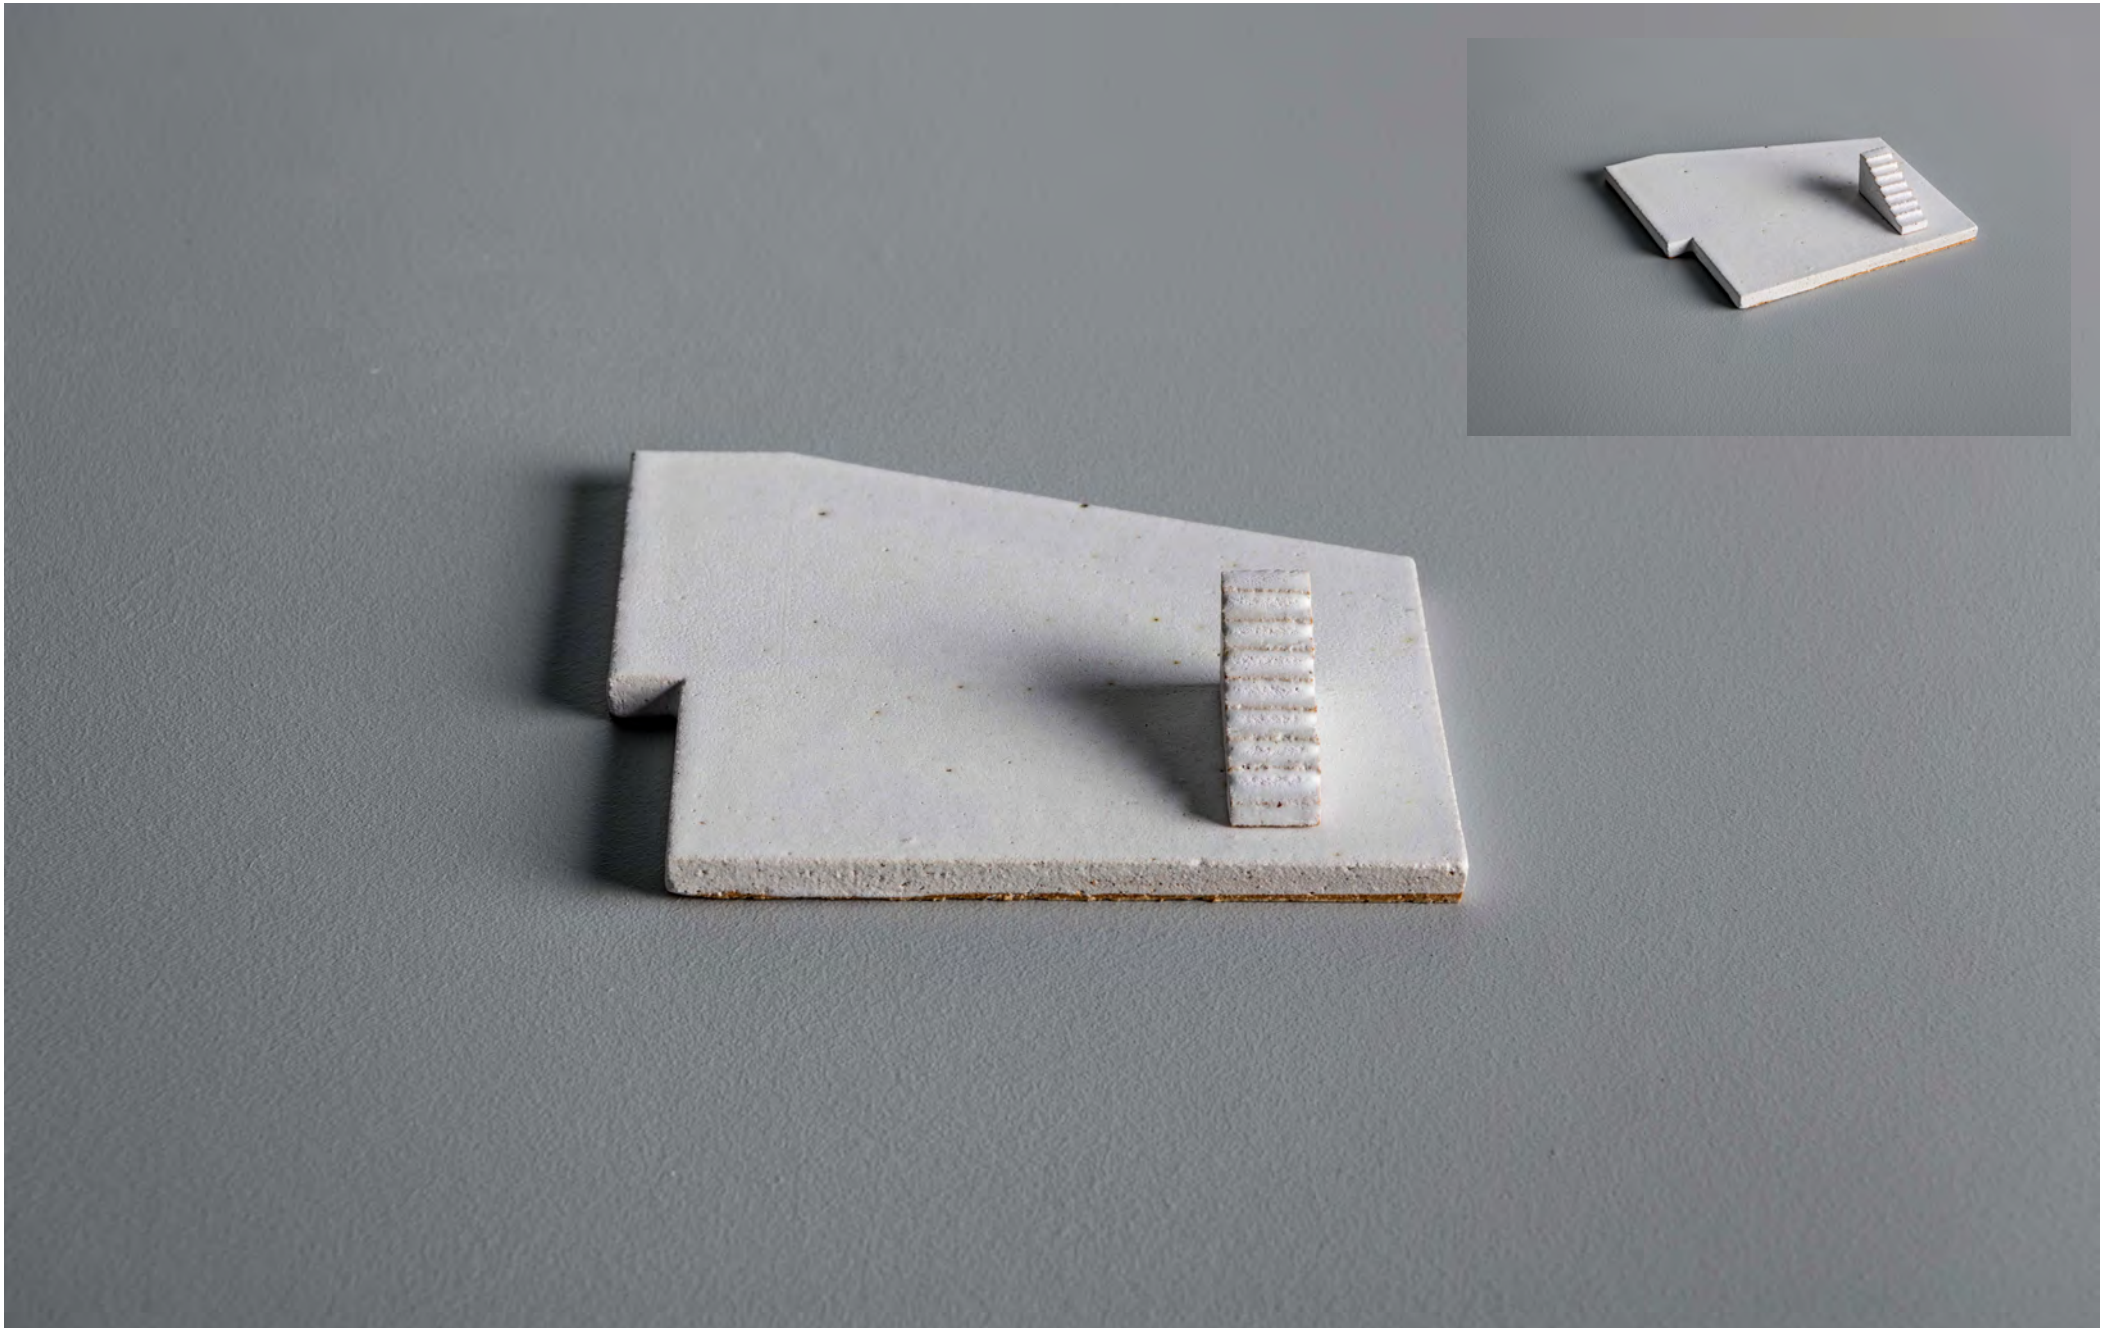

A-109 (2 Parts)
Raku, satin white glaze
40H x 160L x 150D mm

LOCATION | The Hub General Store