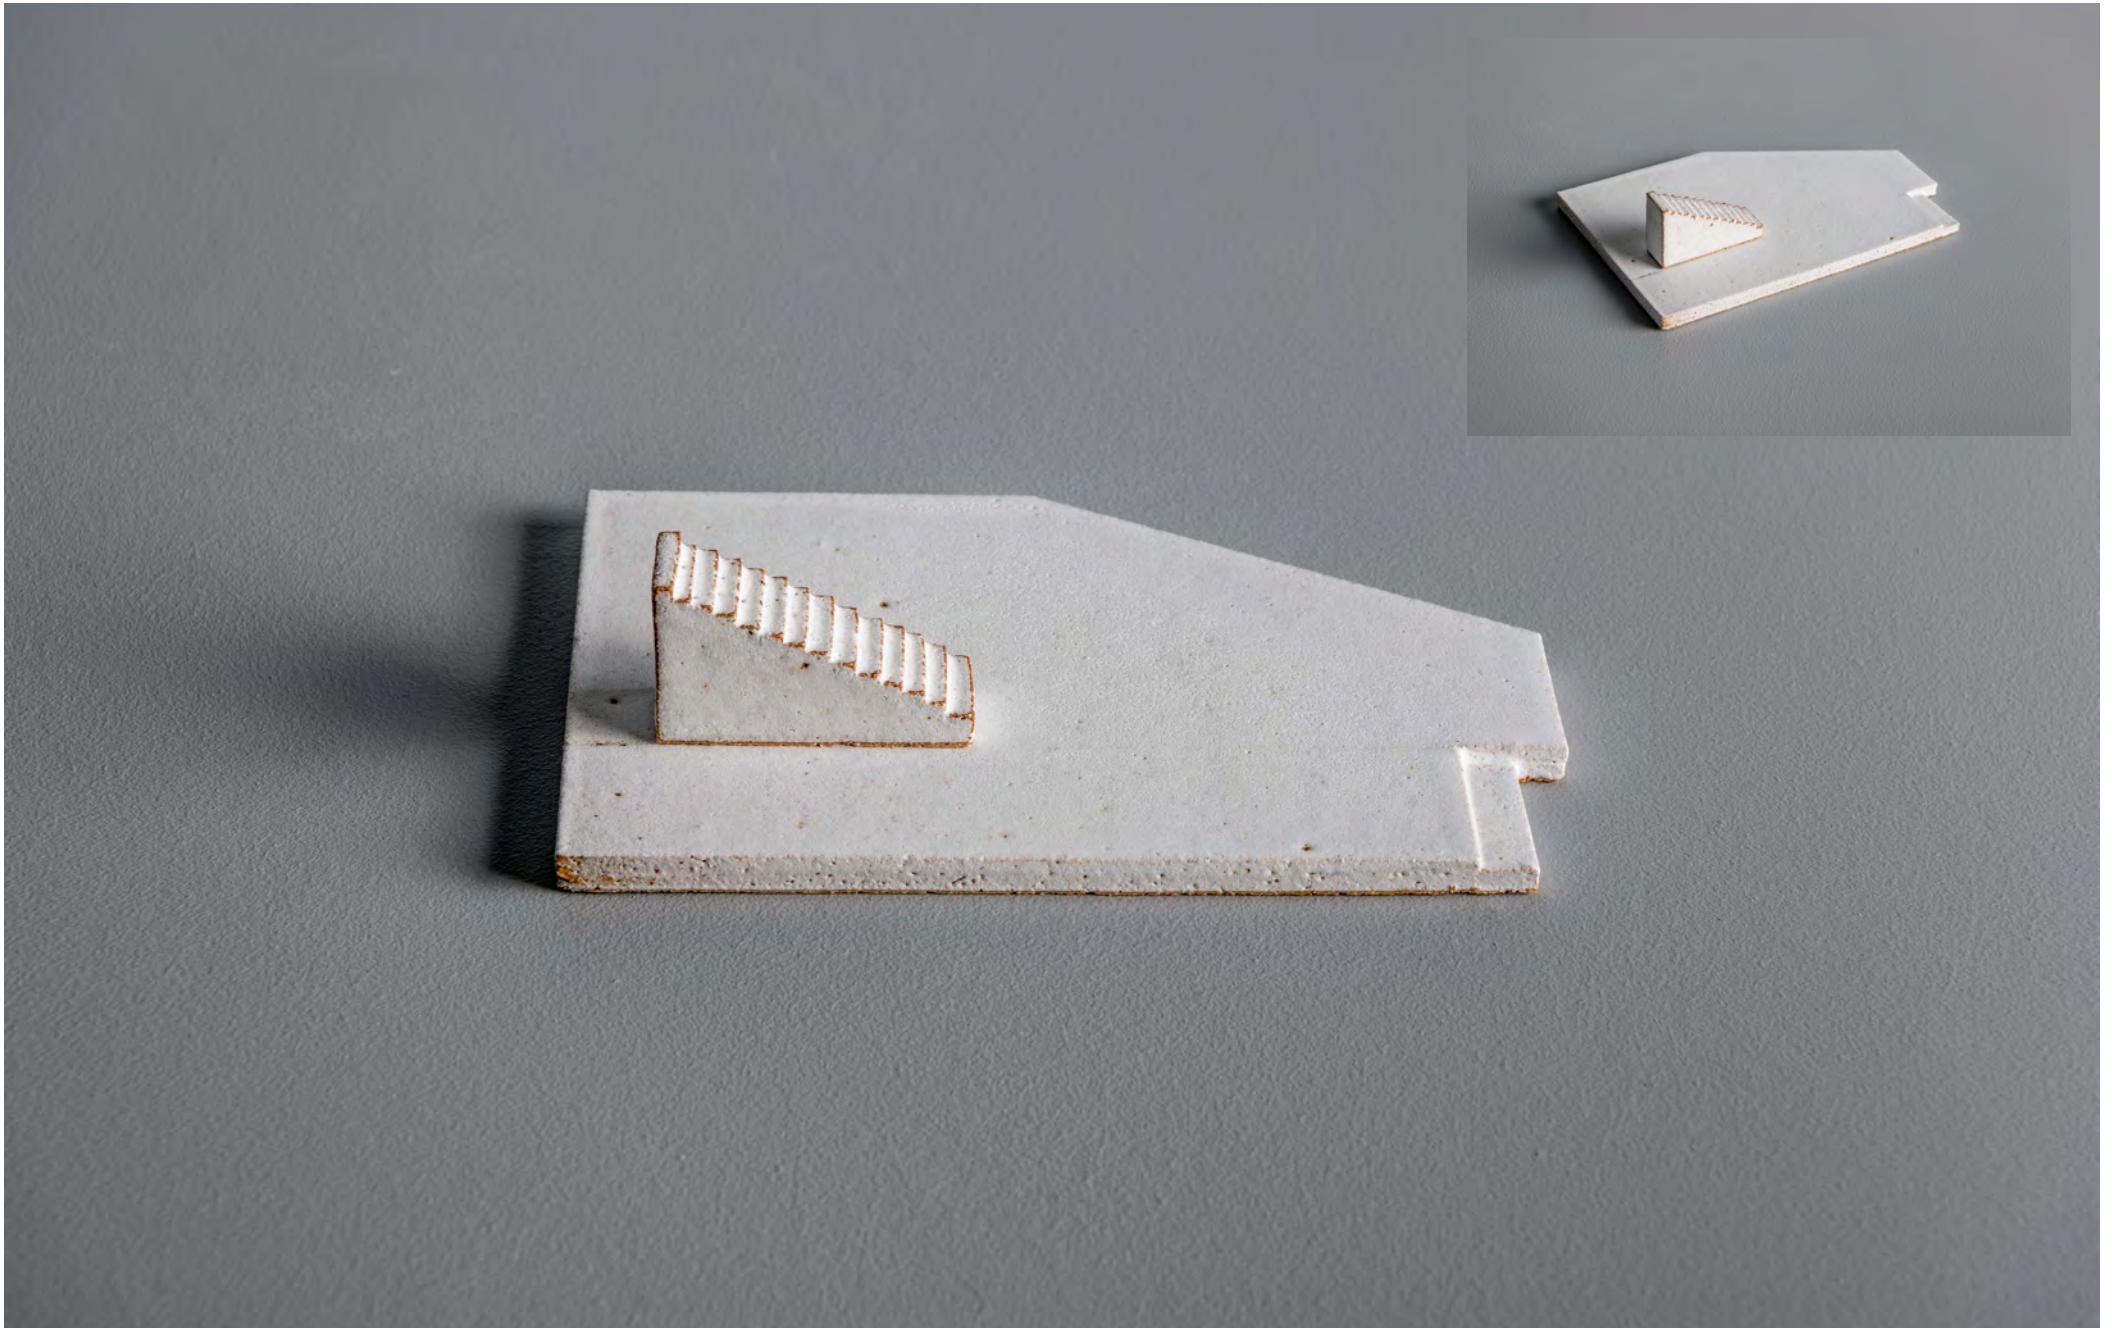

A-110 (2 Parts)
Raku, satin white glaze
50H x 200L x 130D mm

LOCATION | The Hub General Store