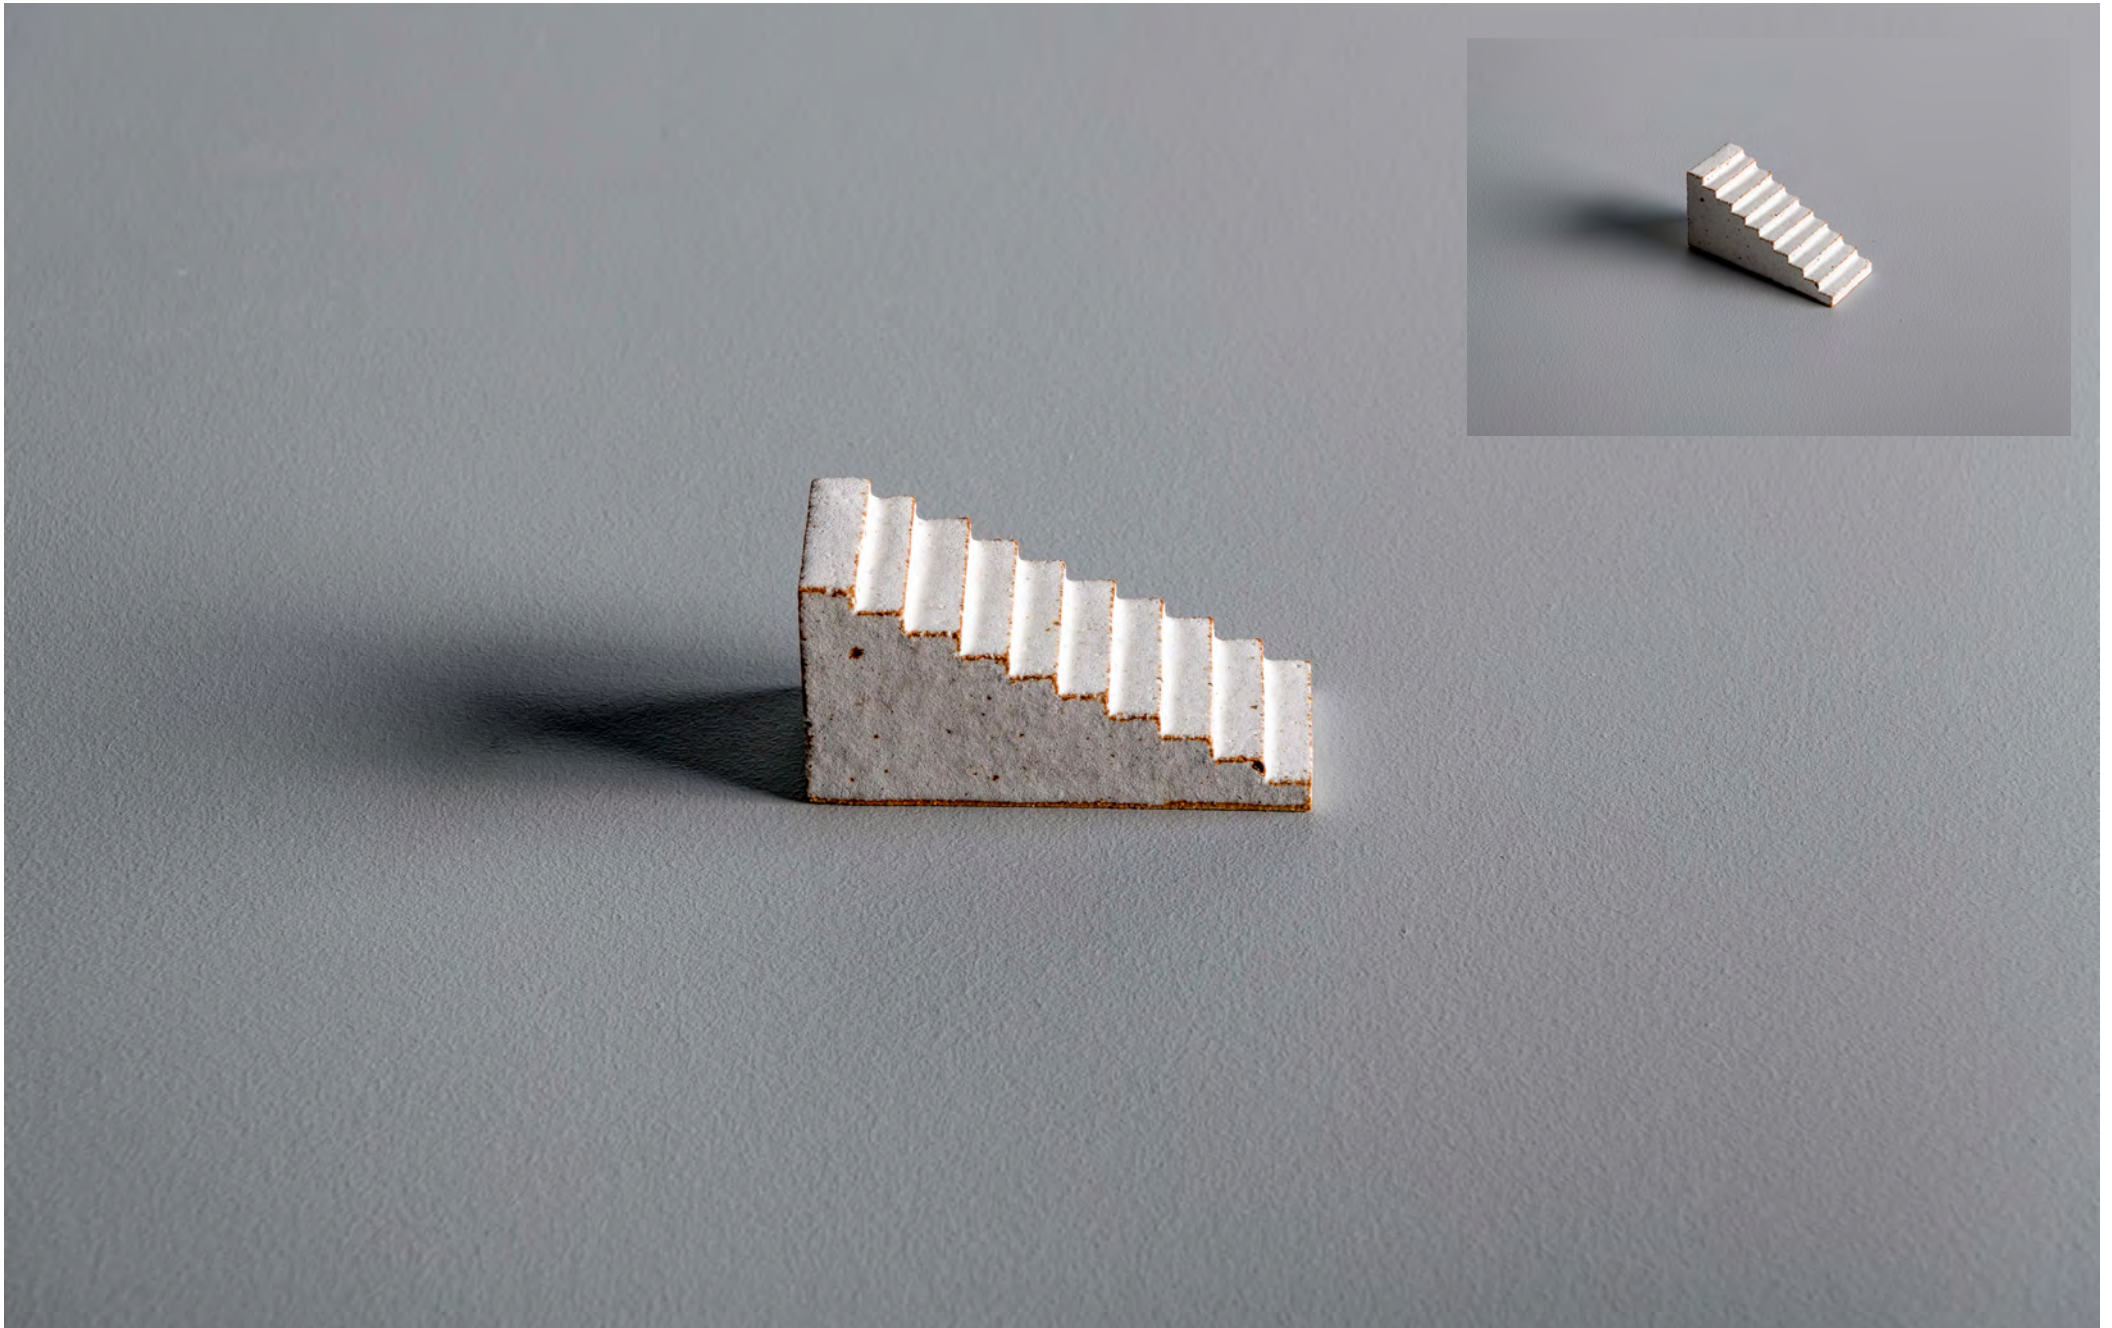

A-123
Raku, satin white glaze
50H x 95L x 40D mm

LOCATION | The Hub General Store