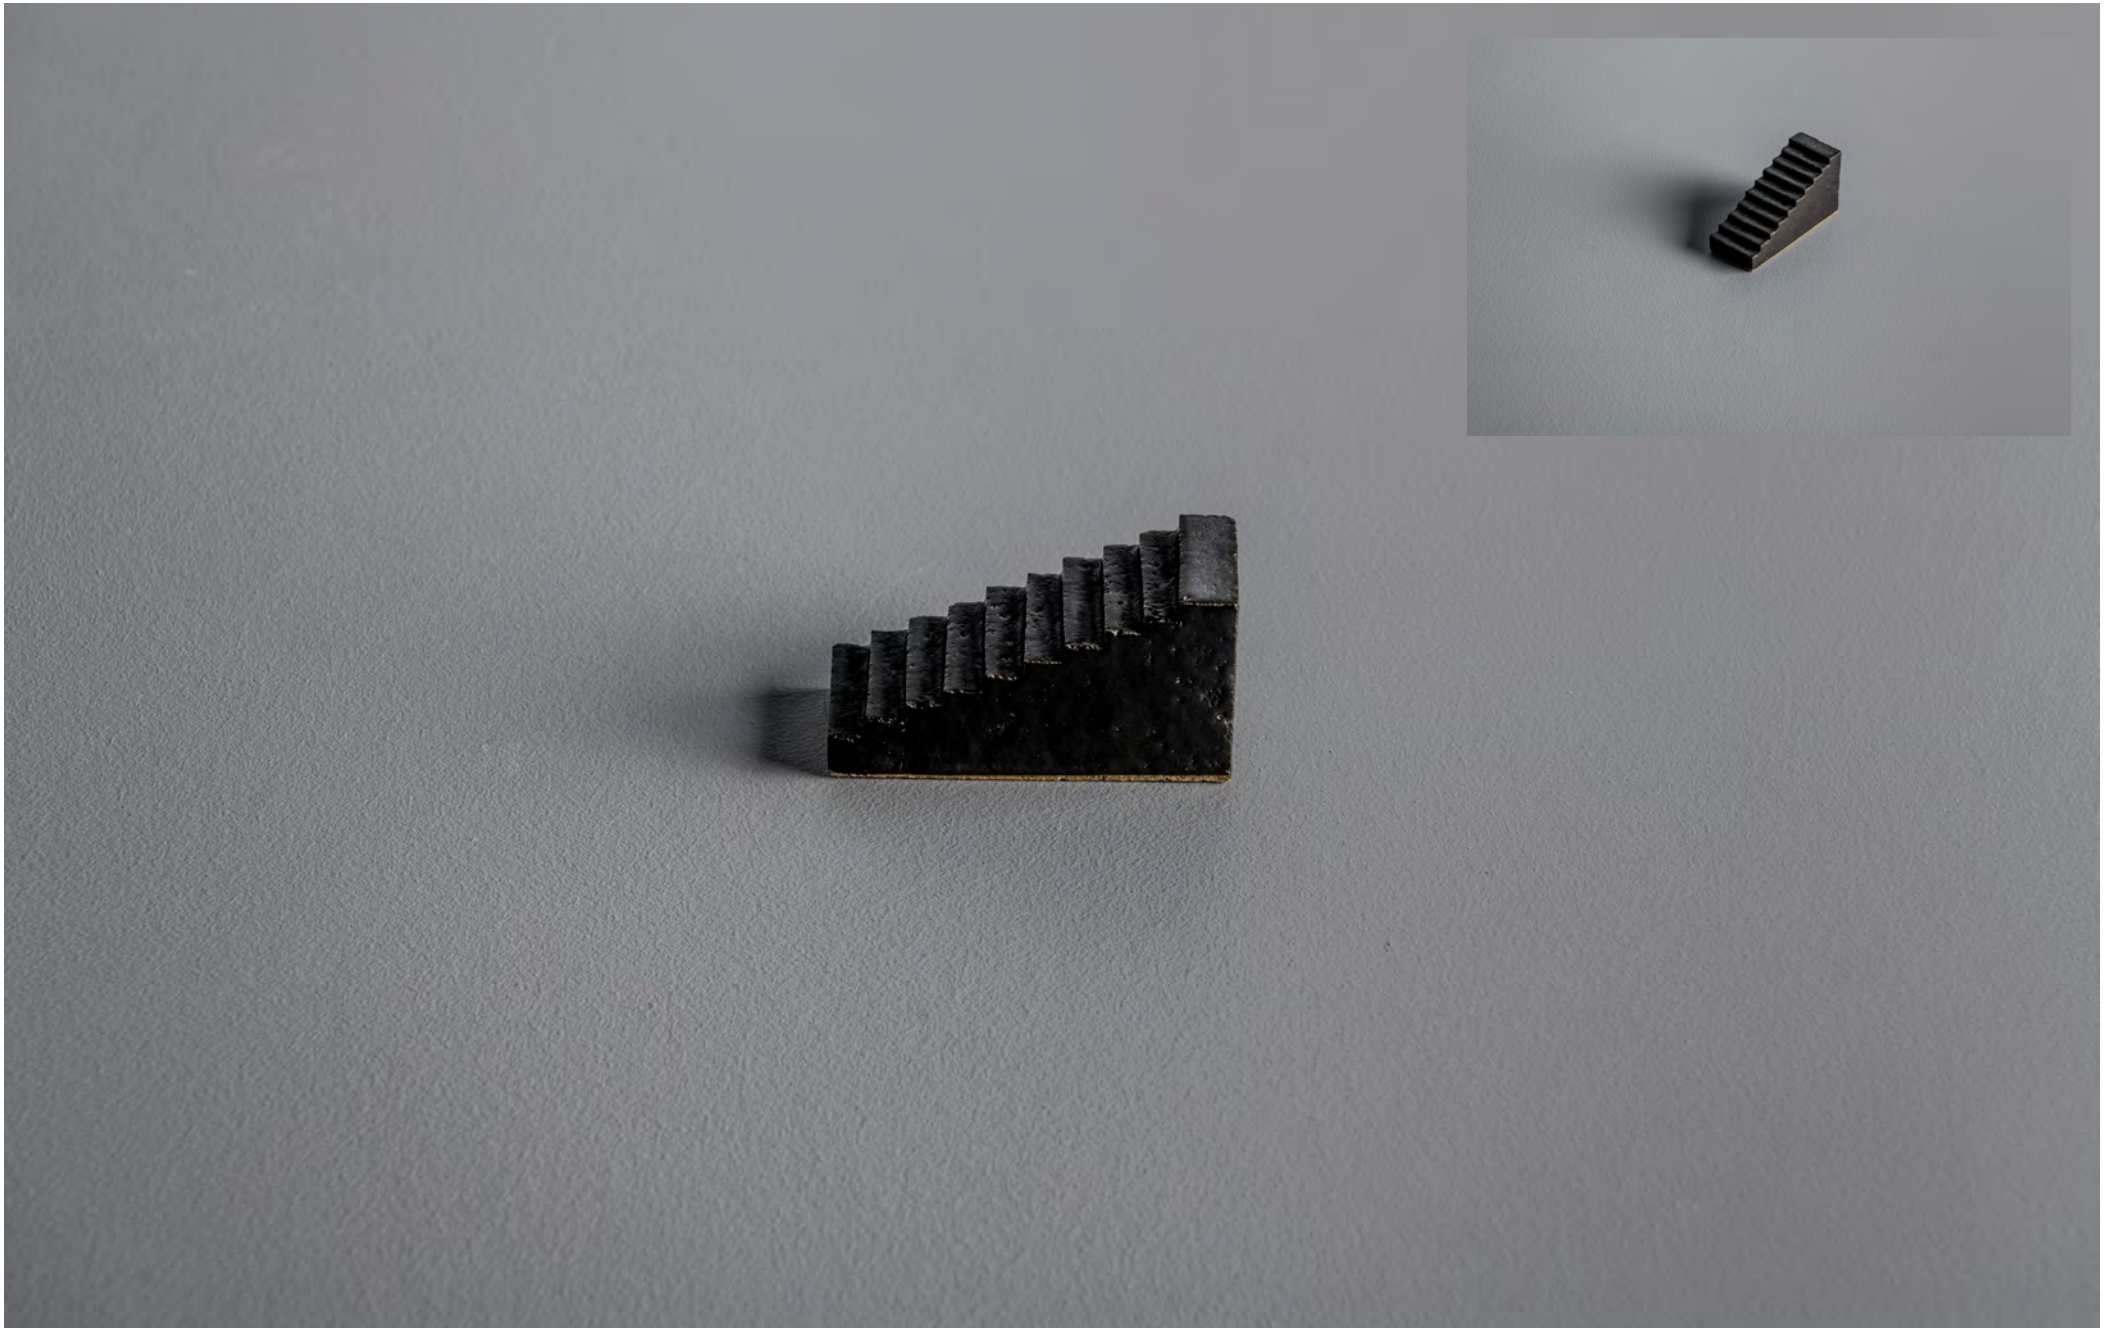

A-122
Raku, satin black glaze
40H x 80L x 30D mm

LOCATION | The Hub General Store