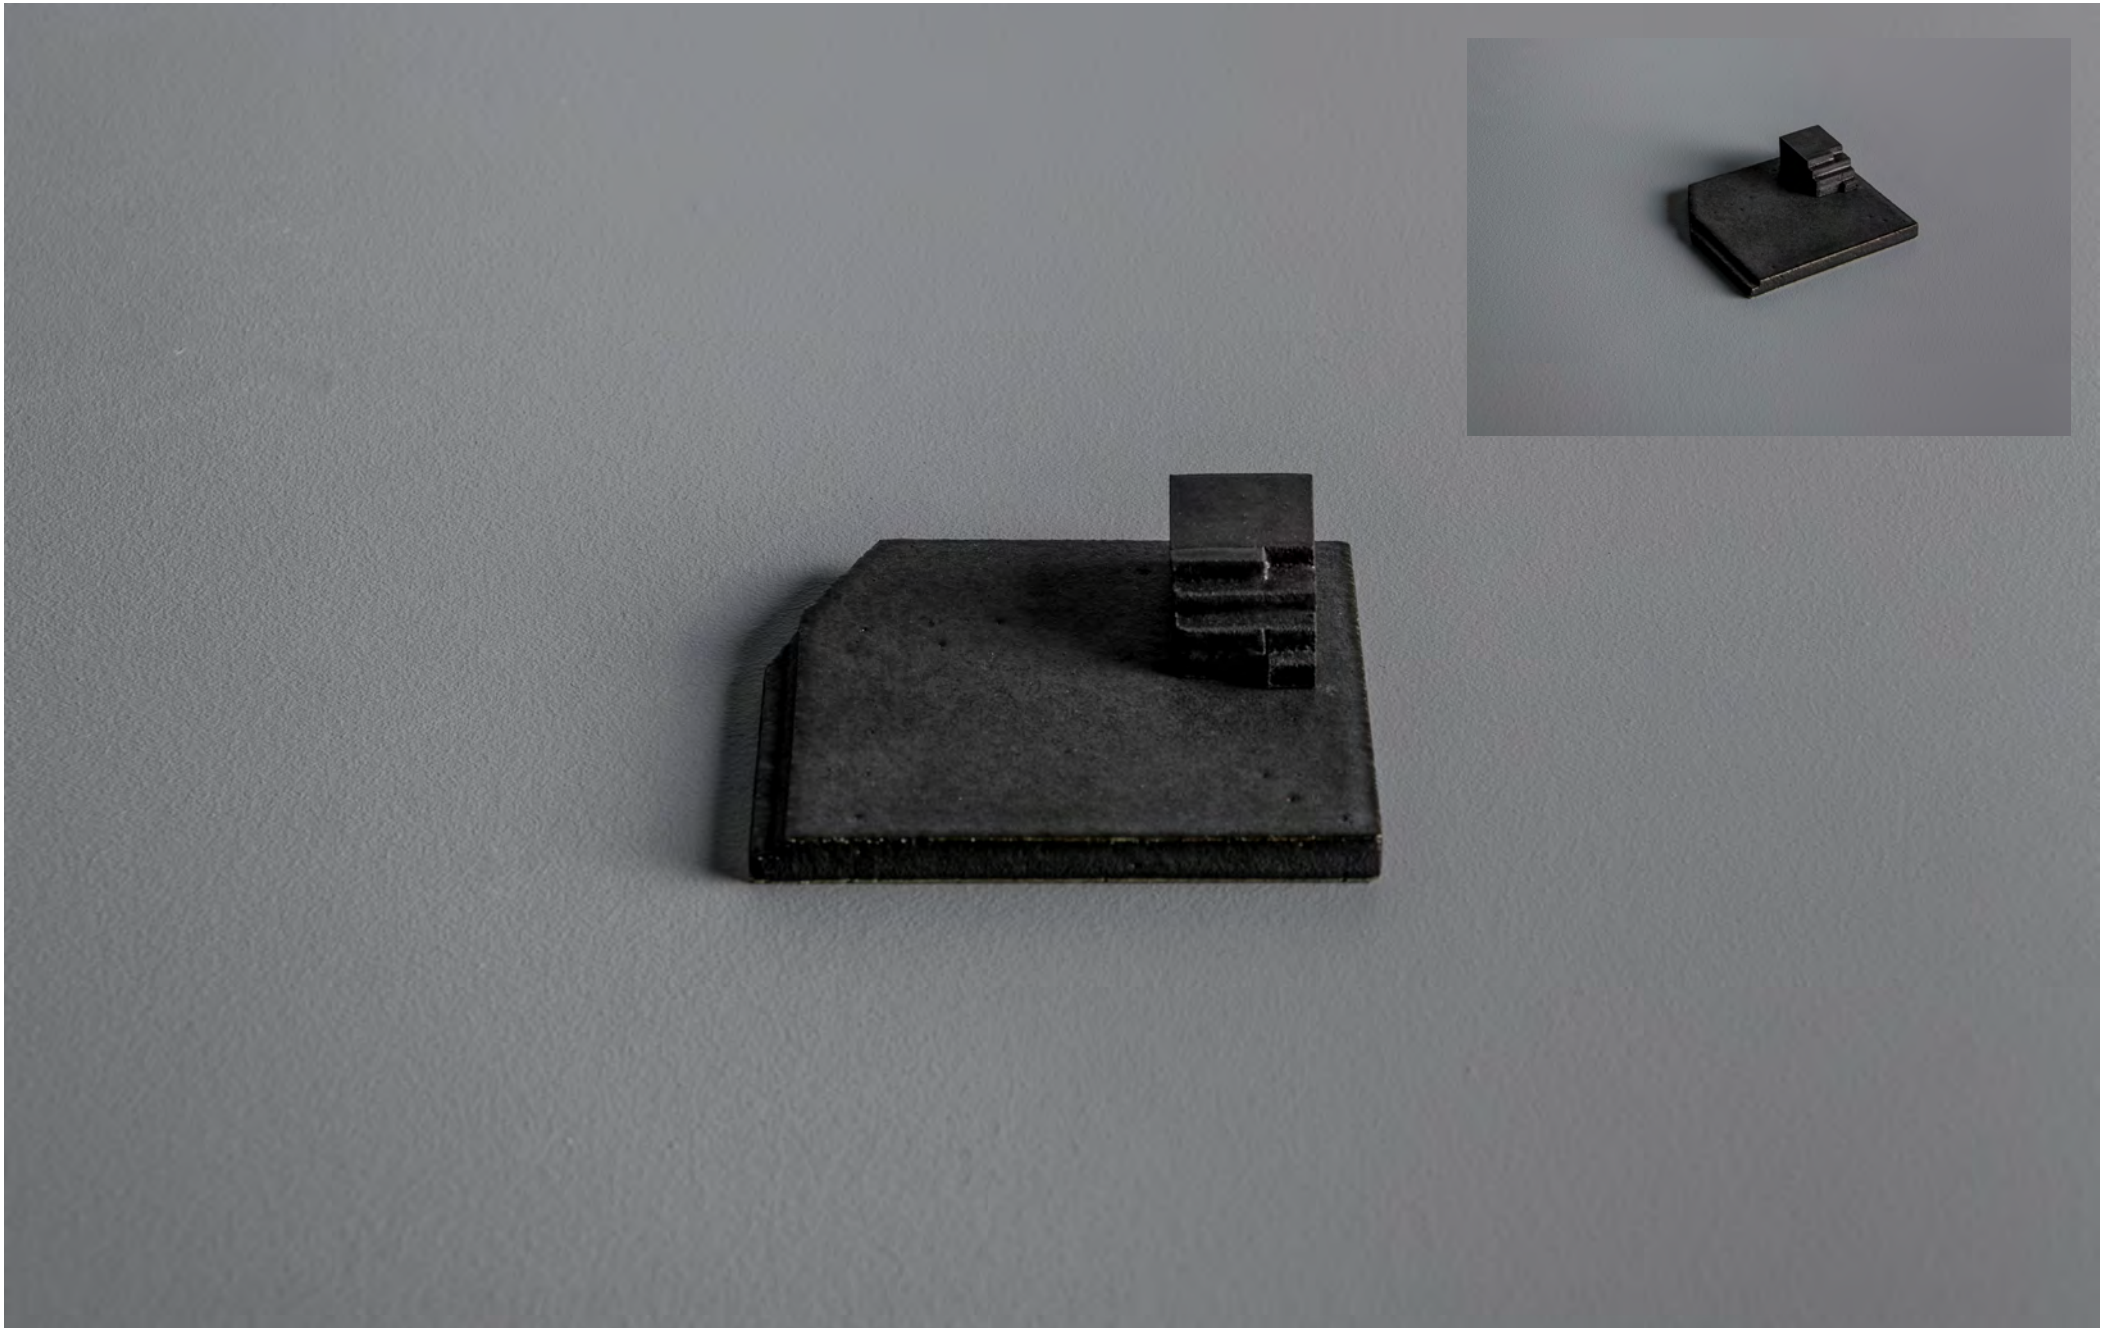

A-117 (2 Parts)
Raku, satin black glaze
30H x 110L x 95D mm

LOCATION | The Hub General Store