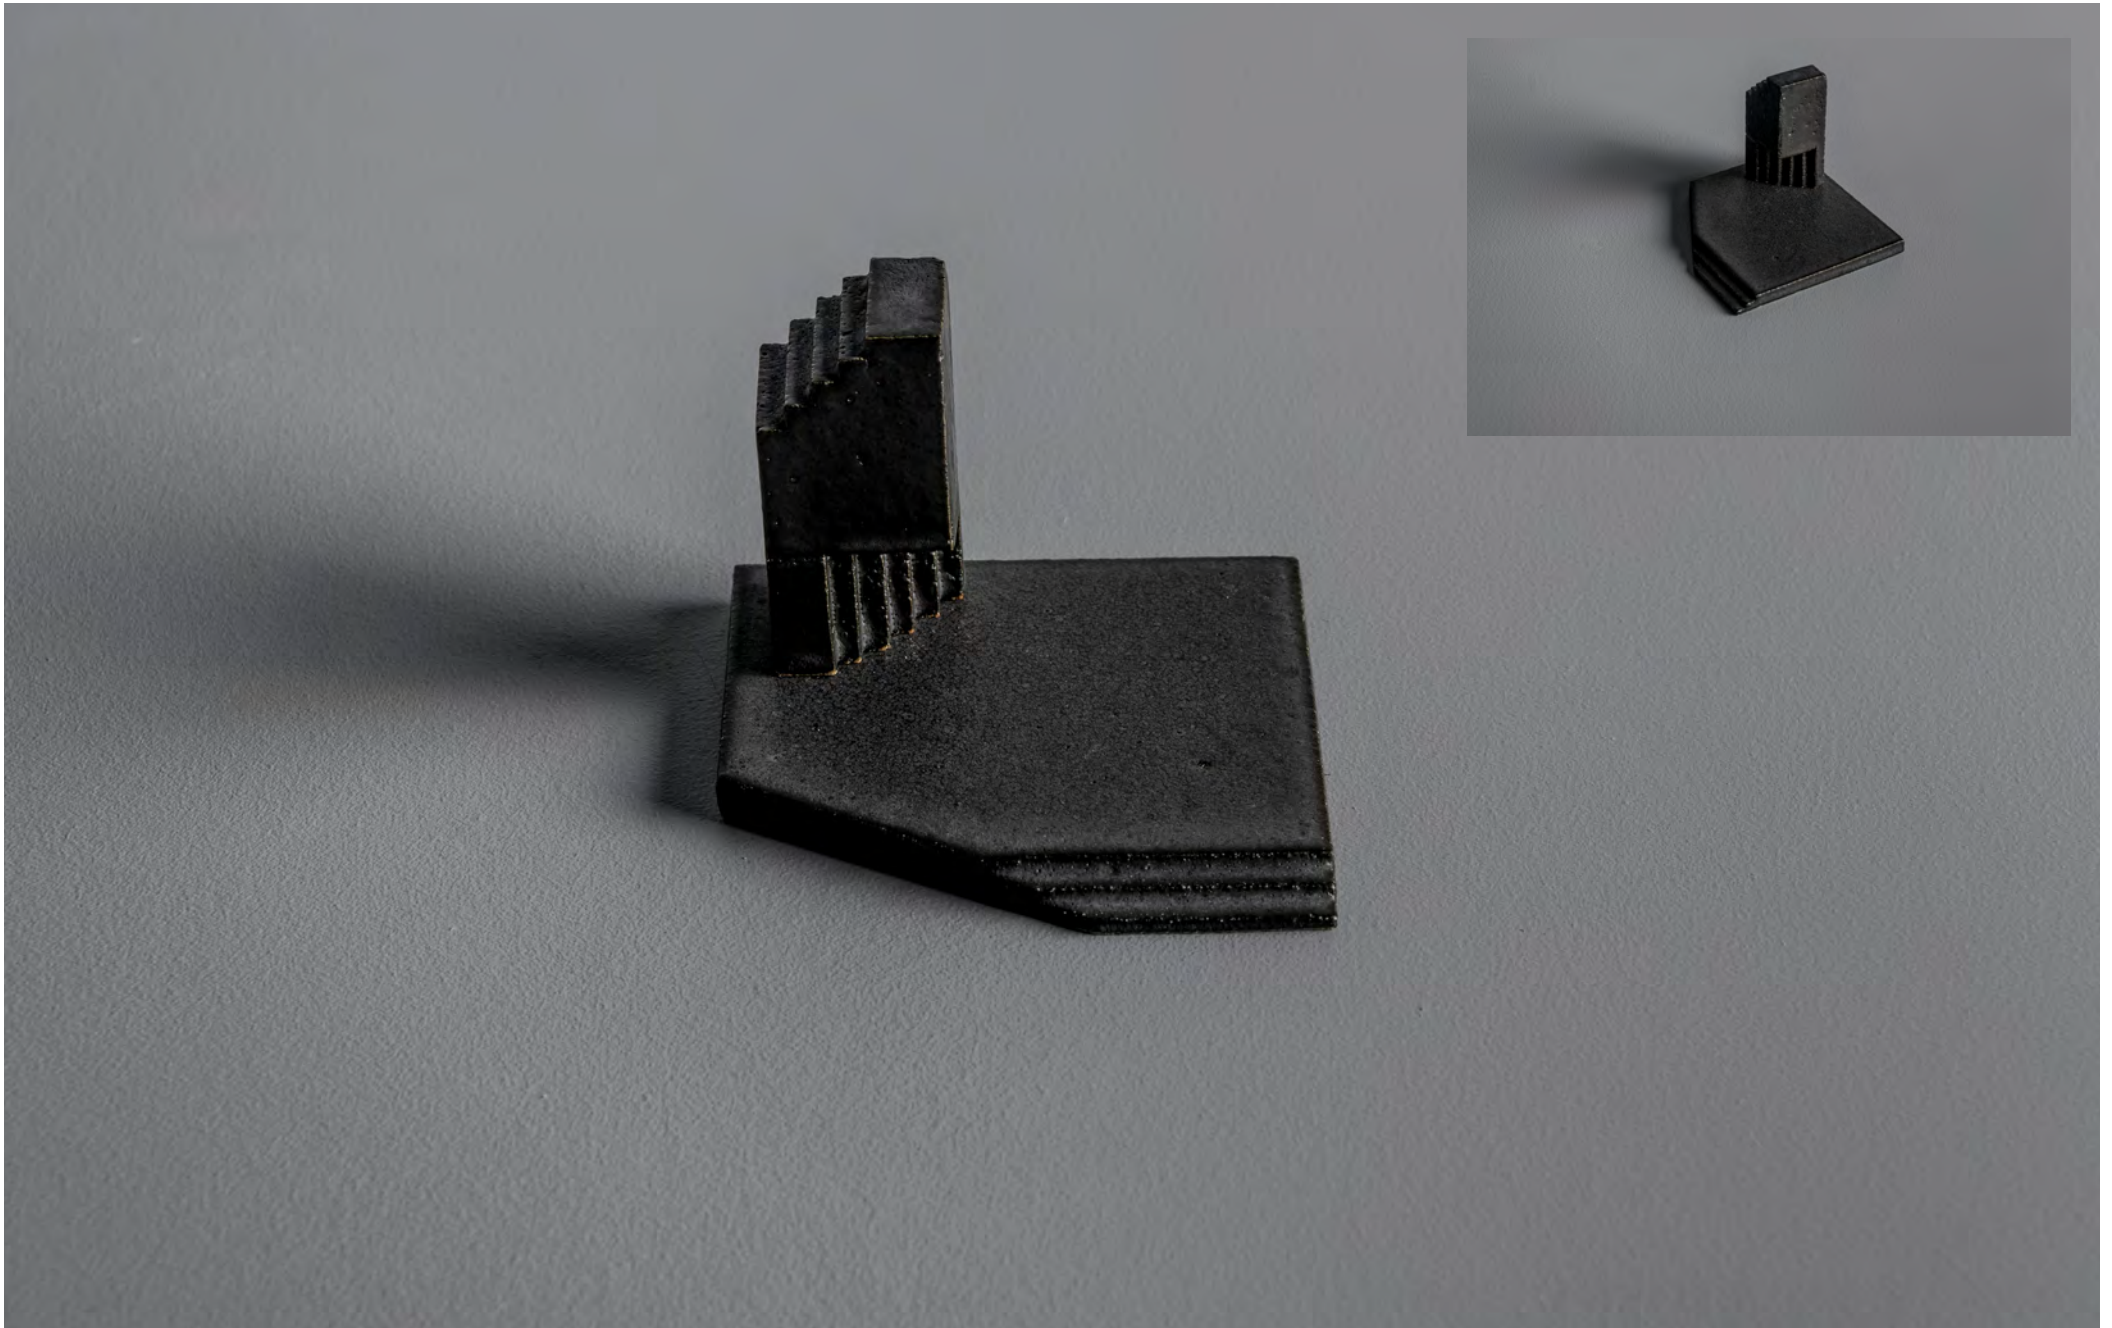

A-118 (2 Parts)
Raku, satin black glaze
85H x 110L x 110D mm

LOCATION | The Hub General Store