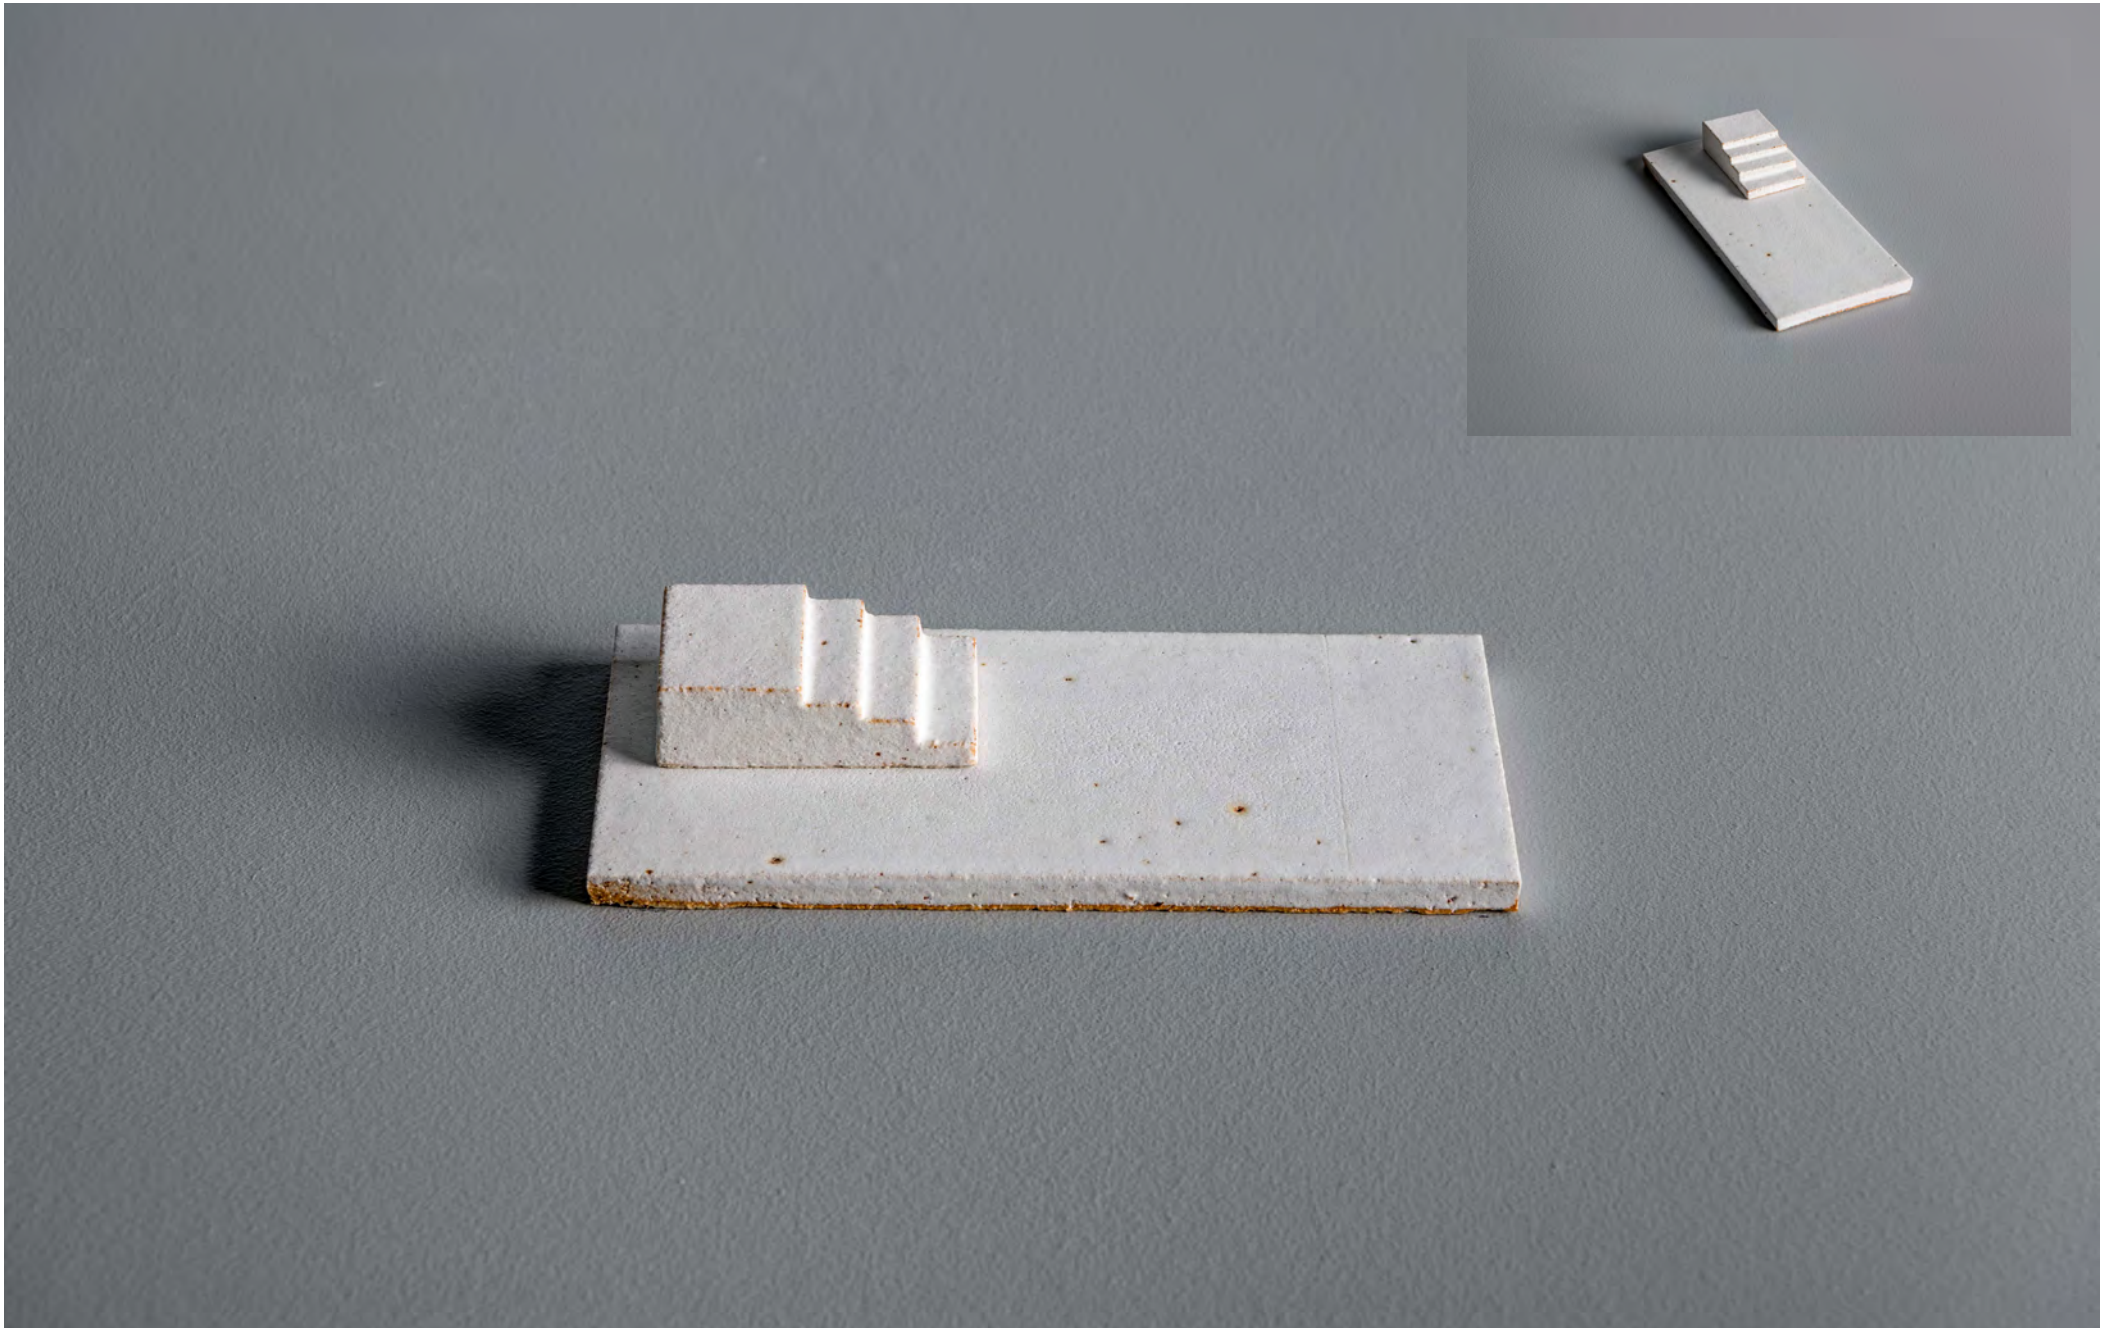

A-114 (2 Parts)
Raku, satin white glaze
30H x 170L x 80D mm

LOCATION | The Hub General Store