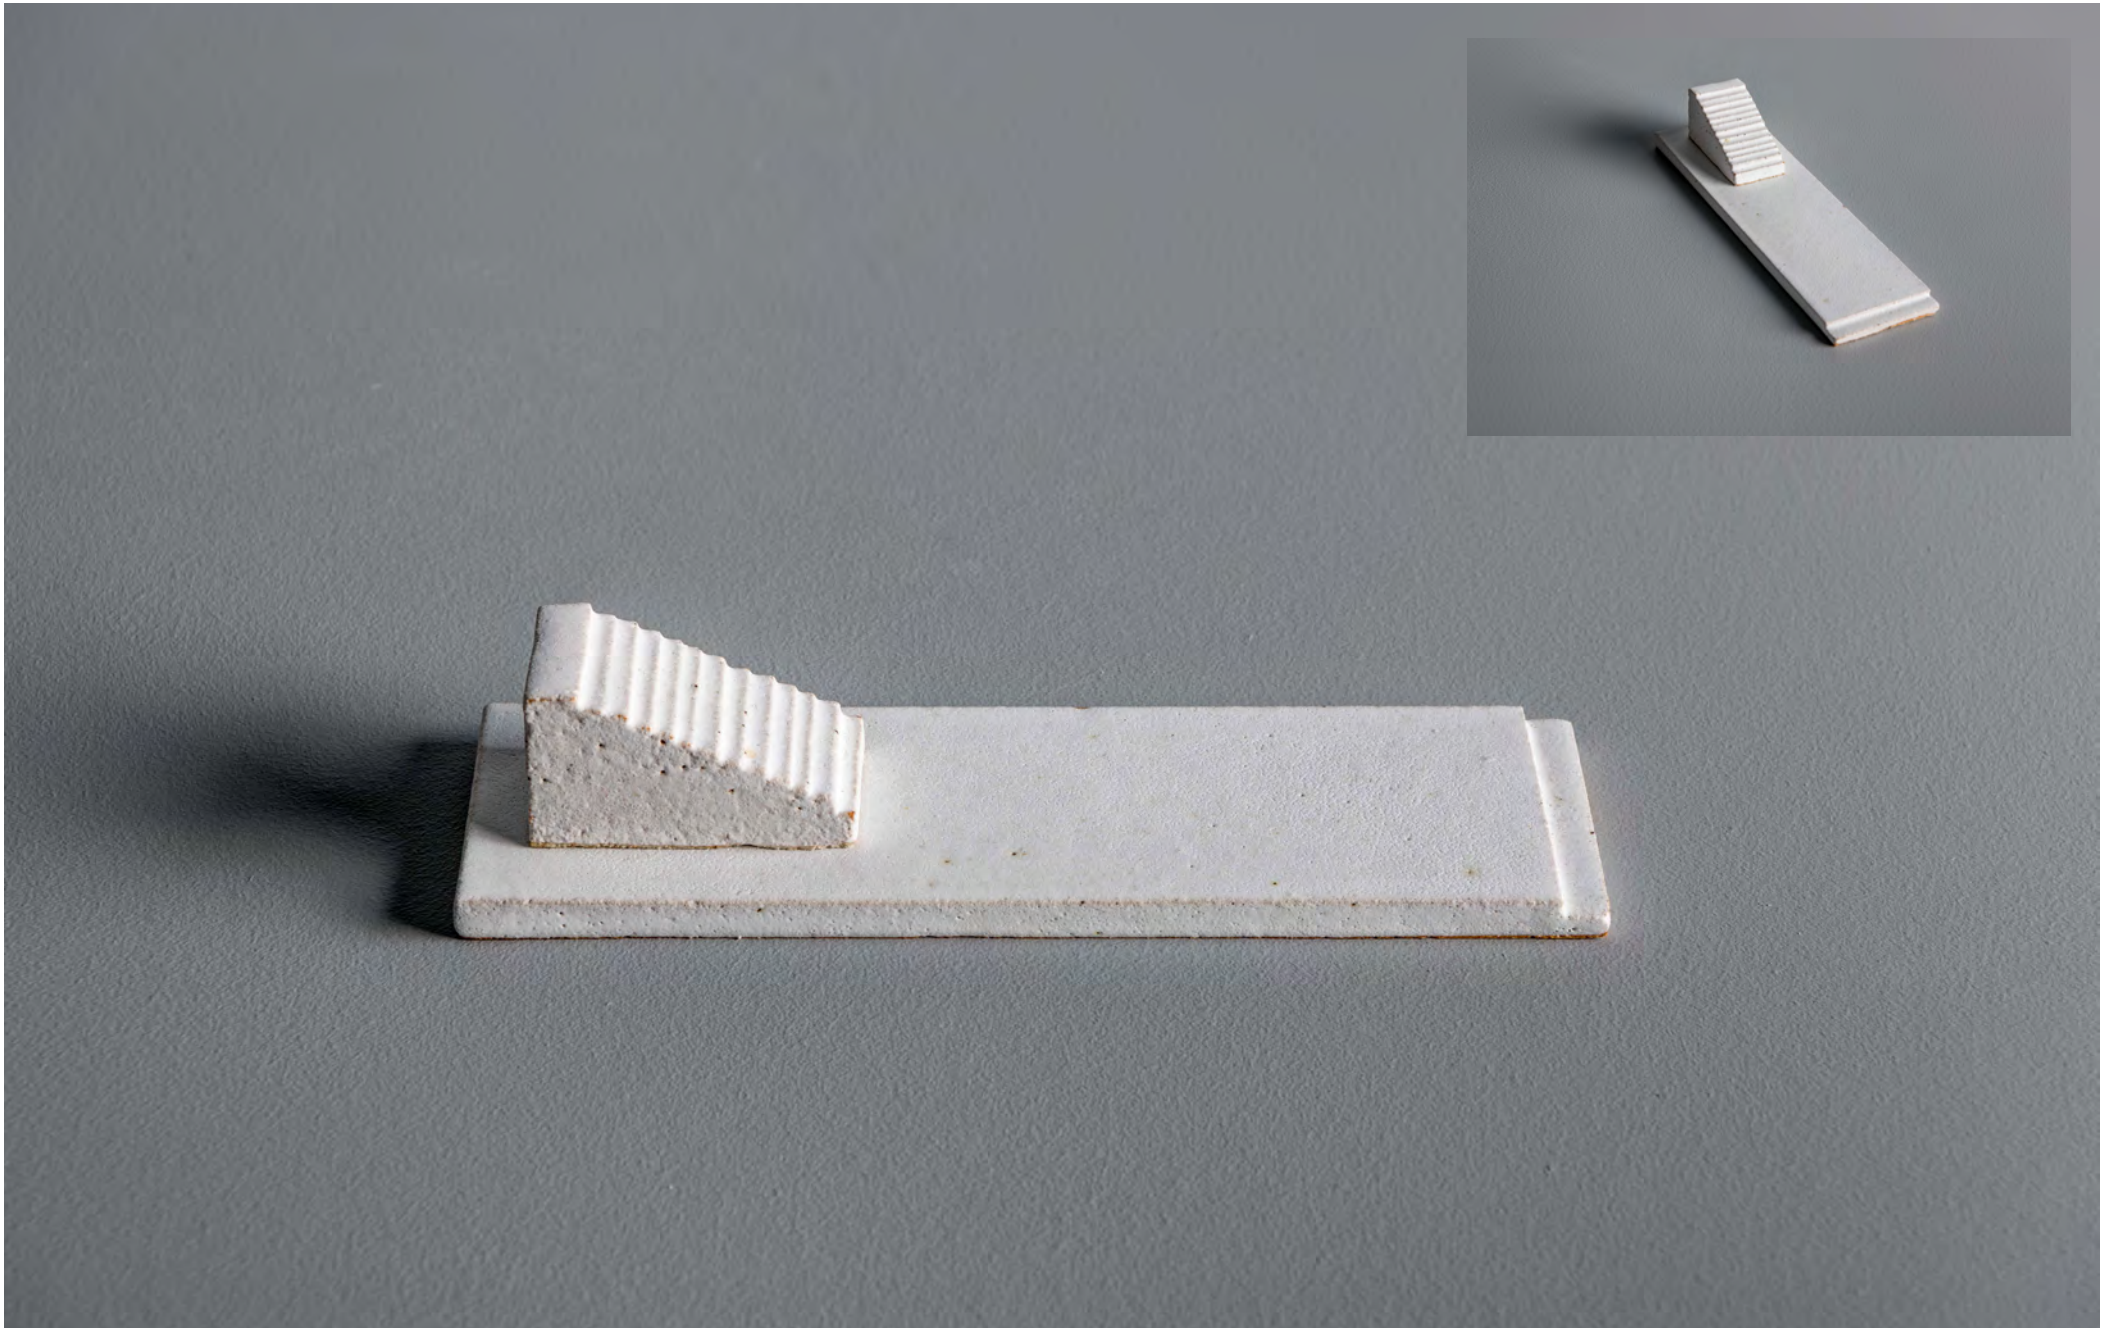

A-115 (2 Parts)
Raku, satin white glaze
45H x 215L x 65D mm

LOCATION | The Hub General Store