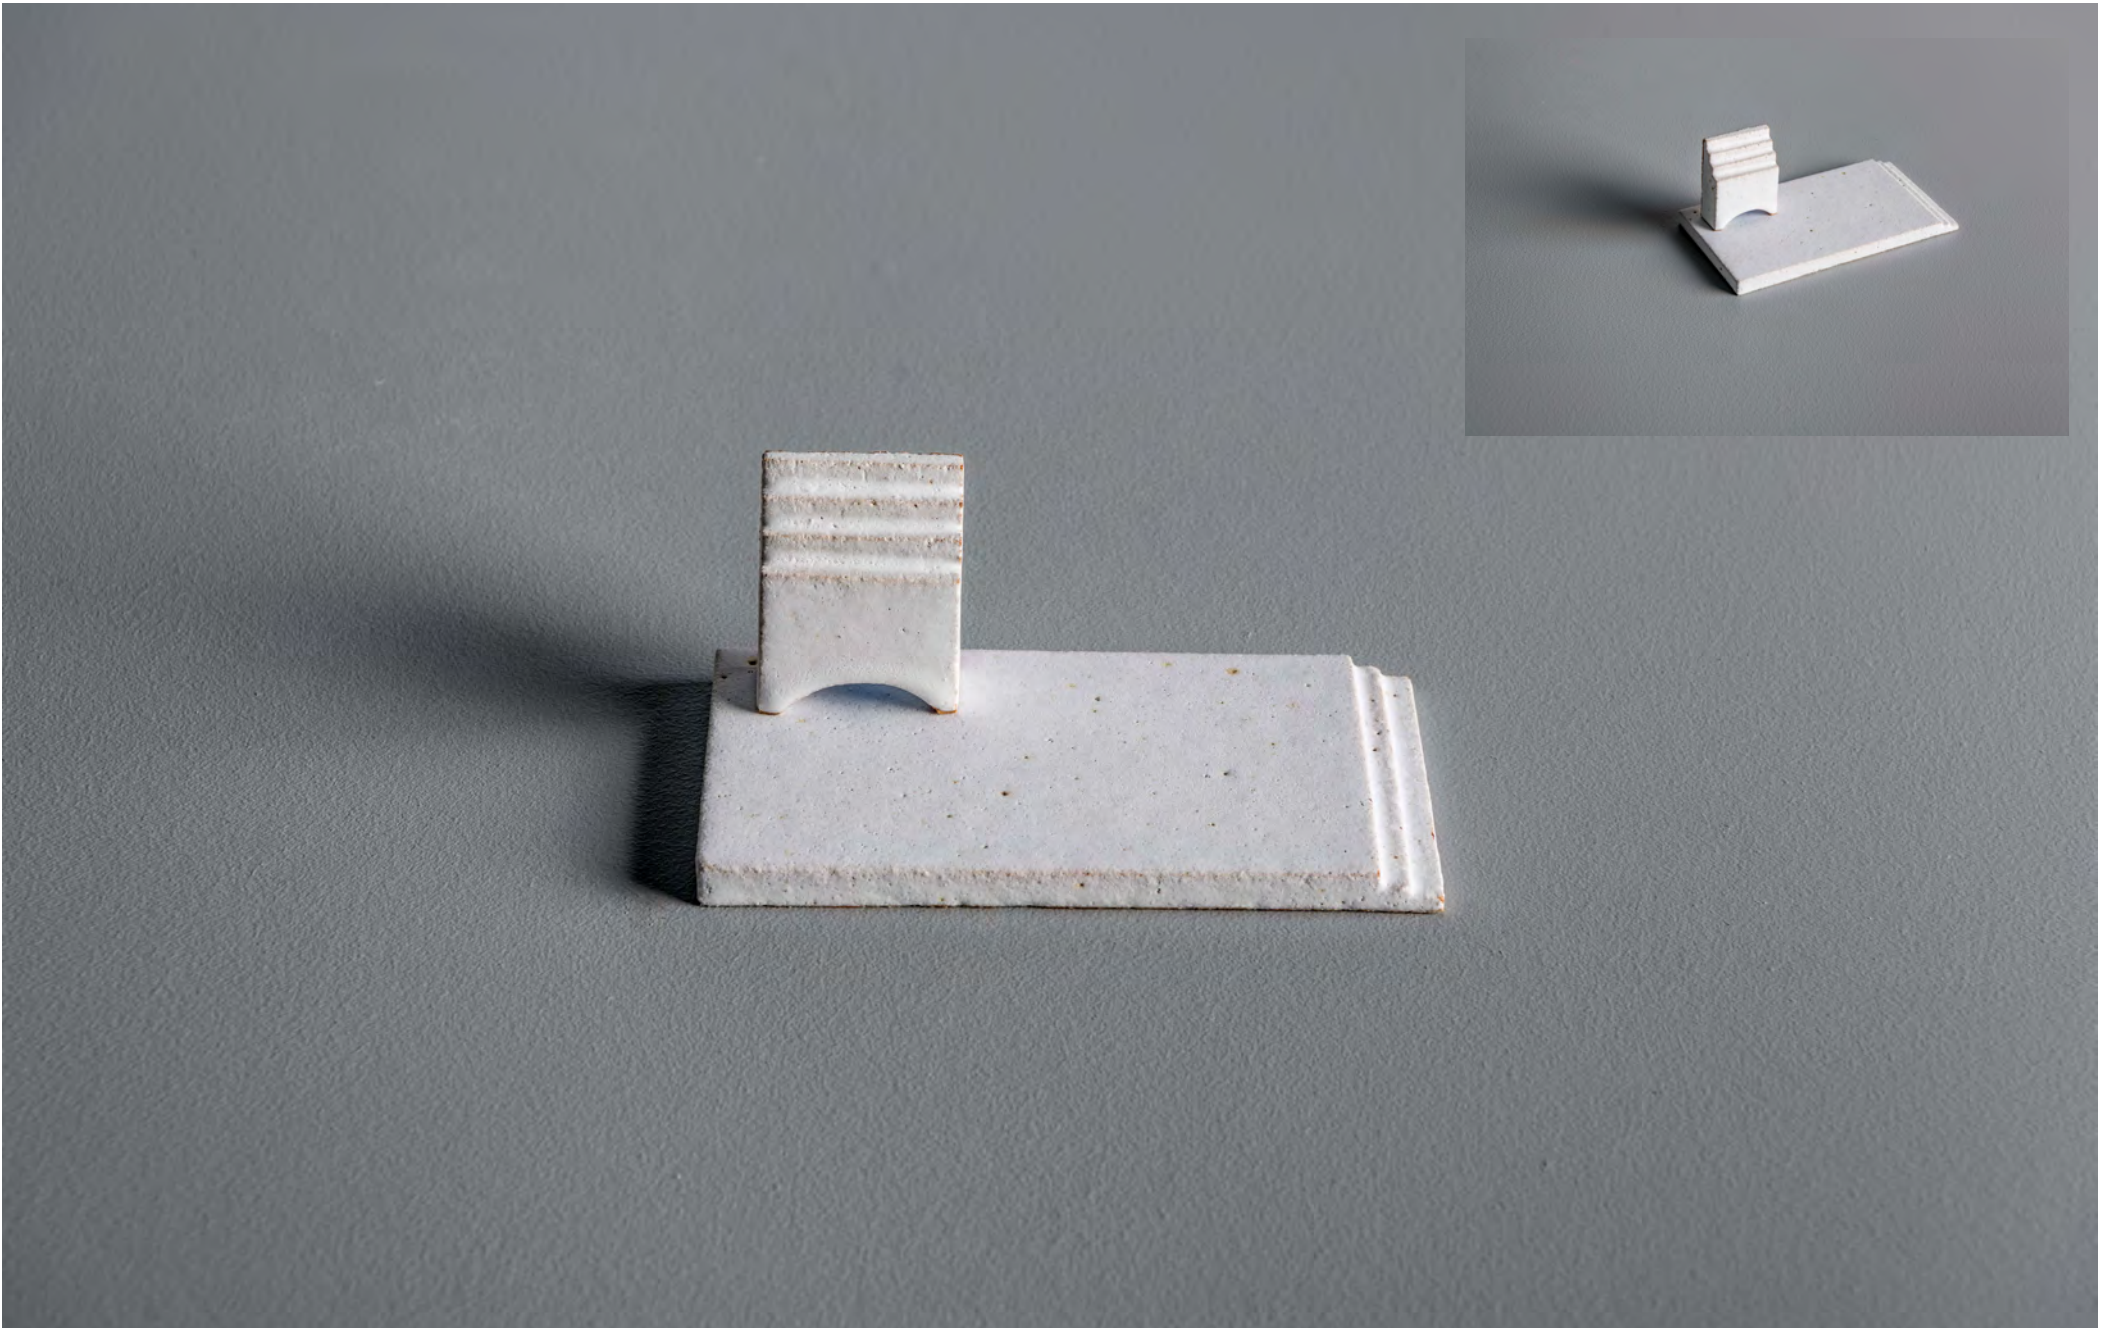

A-113 (2 Parts)
Raku, satin white glaze
60H x 140L x 75D mm

LOCATION | The Hub General Store