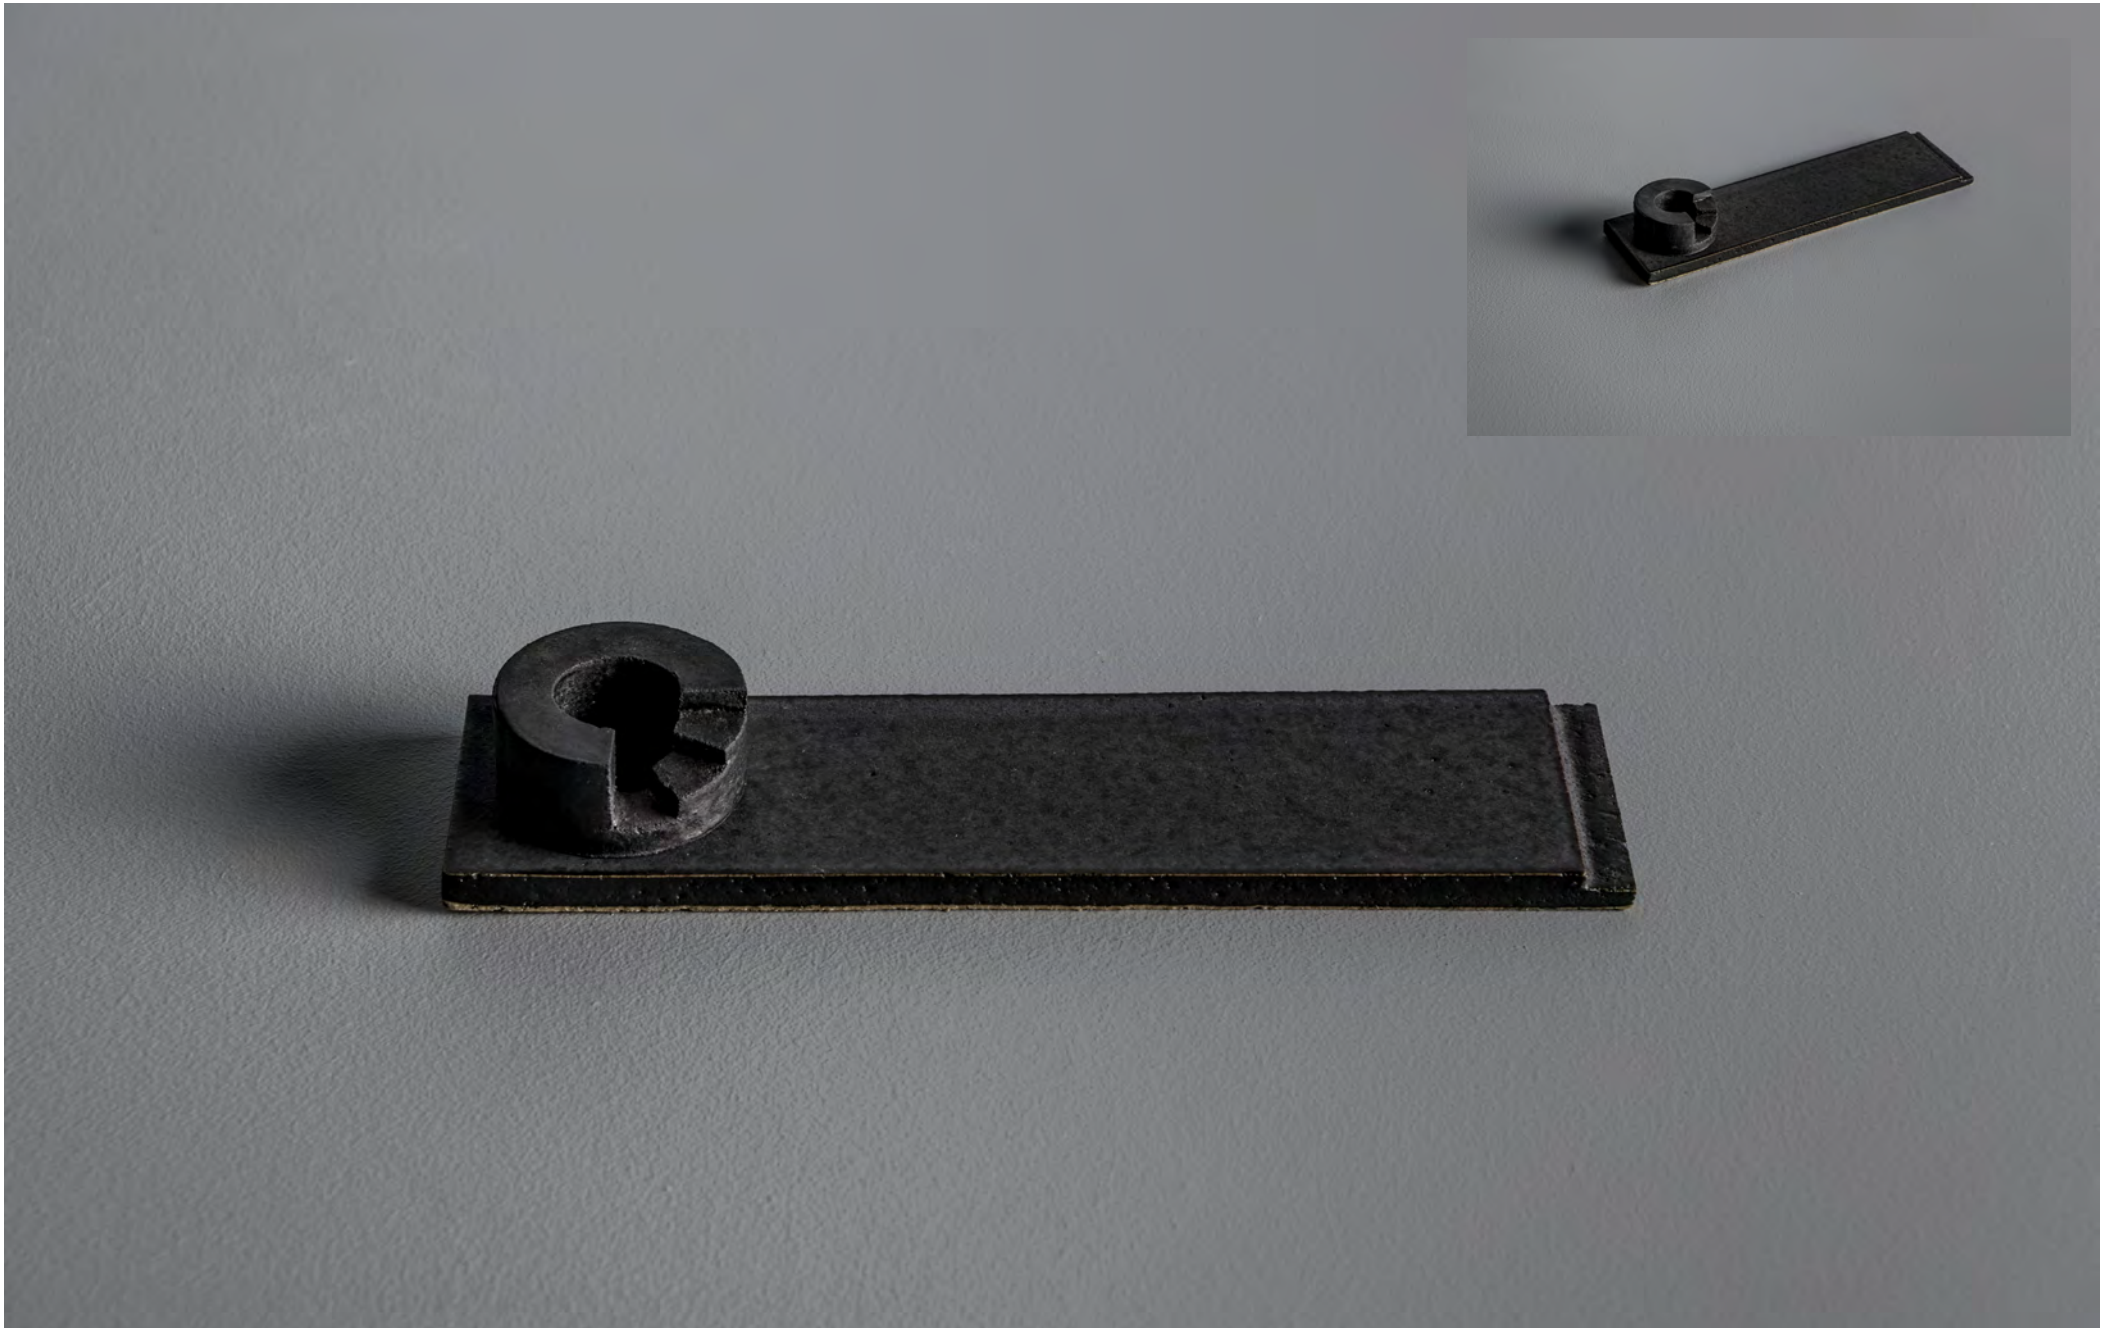

A-116 (2 Parts)
Raku, satin black glaze
30H x 215L x 60D mm

LOCATION | The Hub General Store