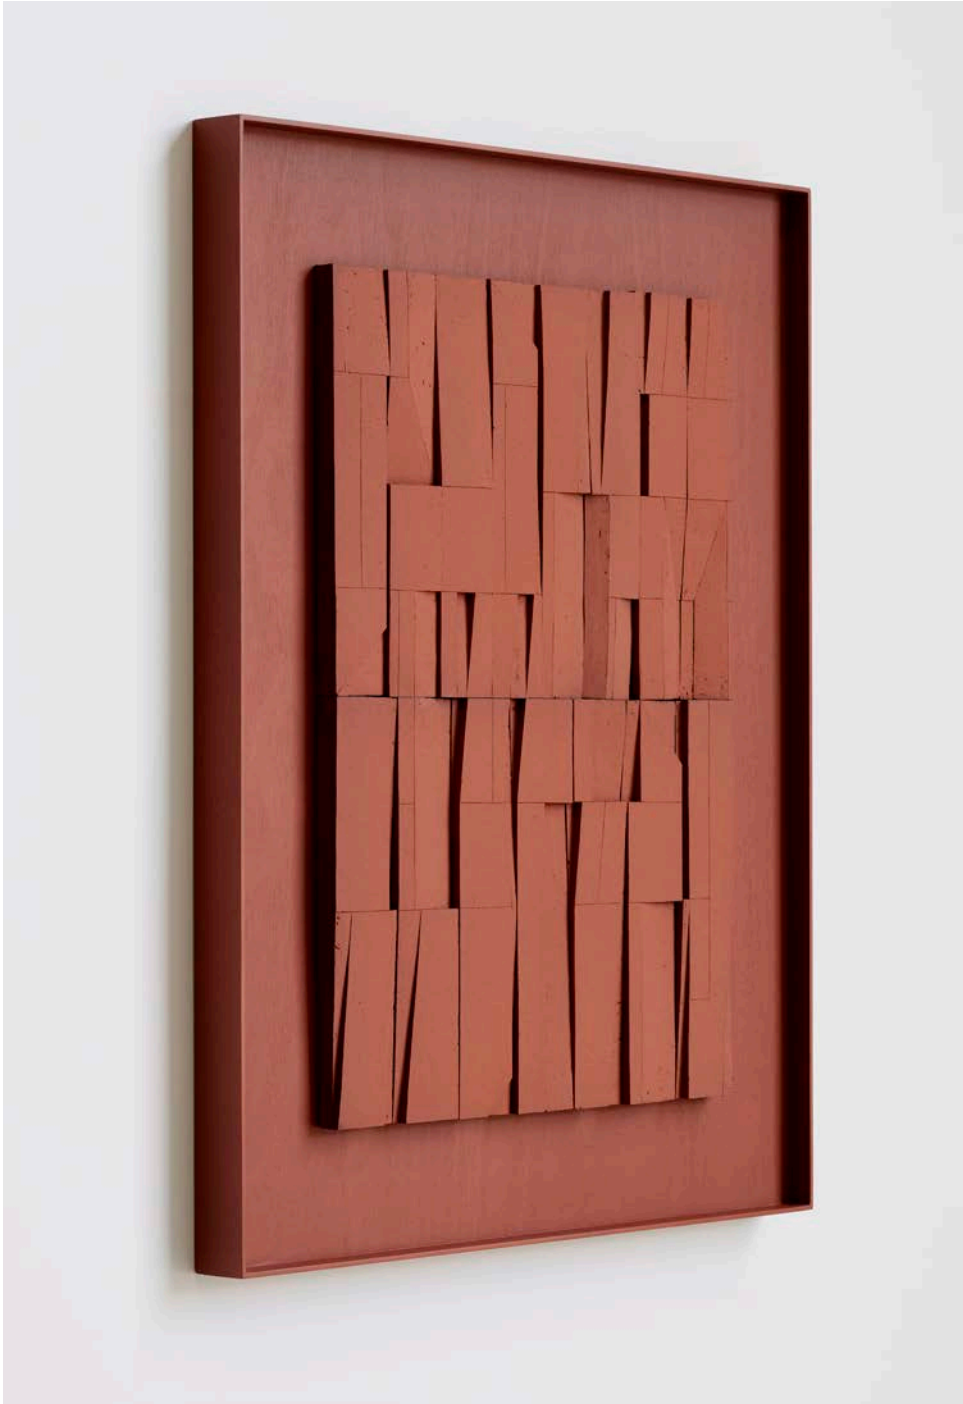

September 4