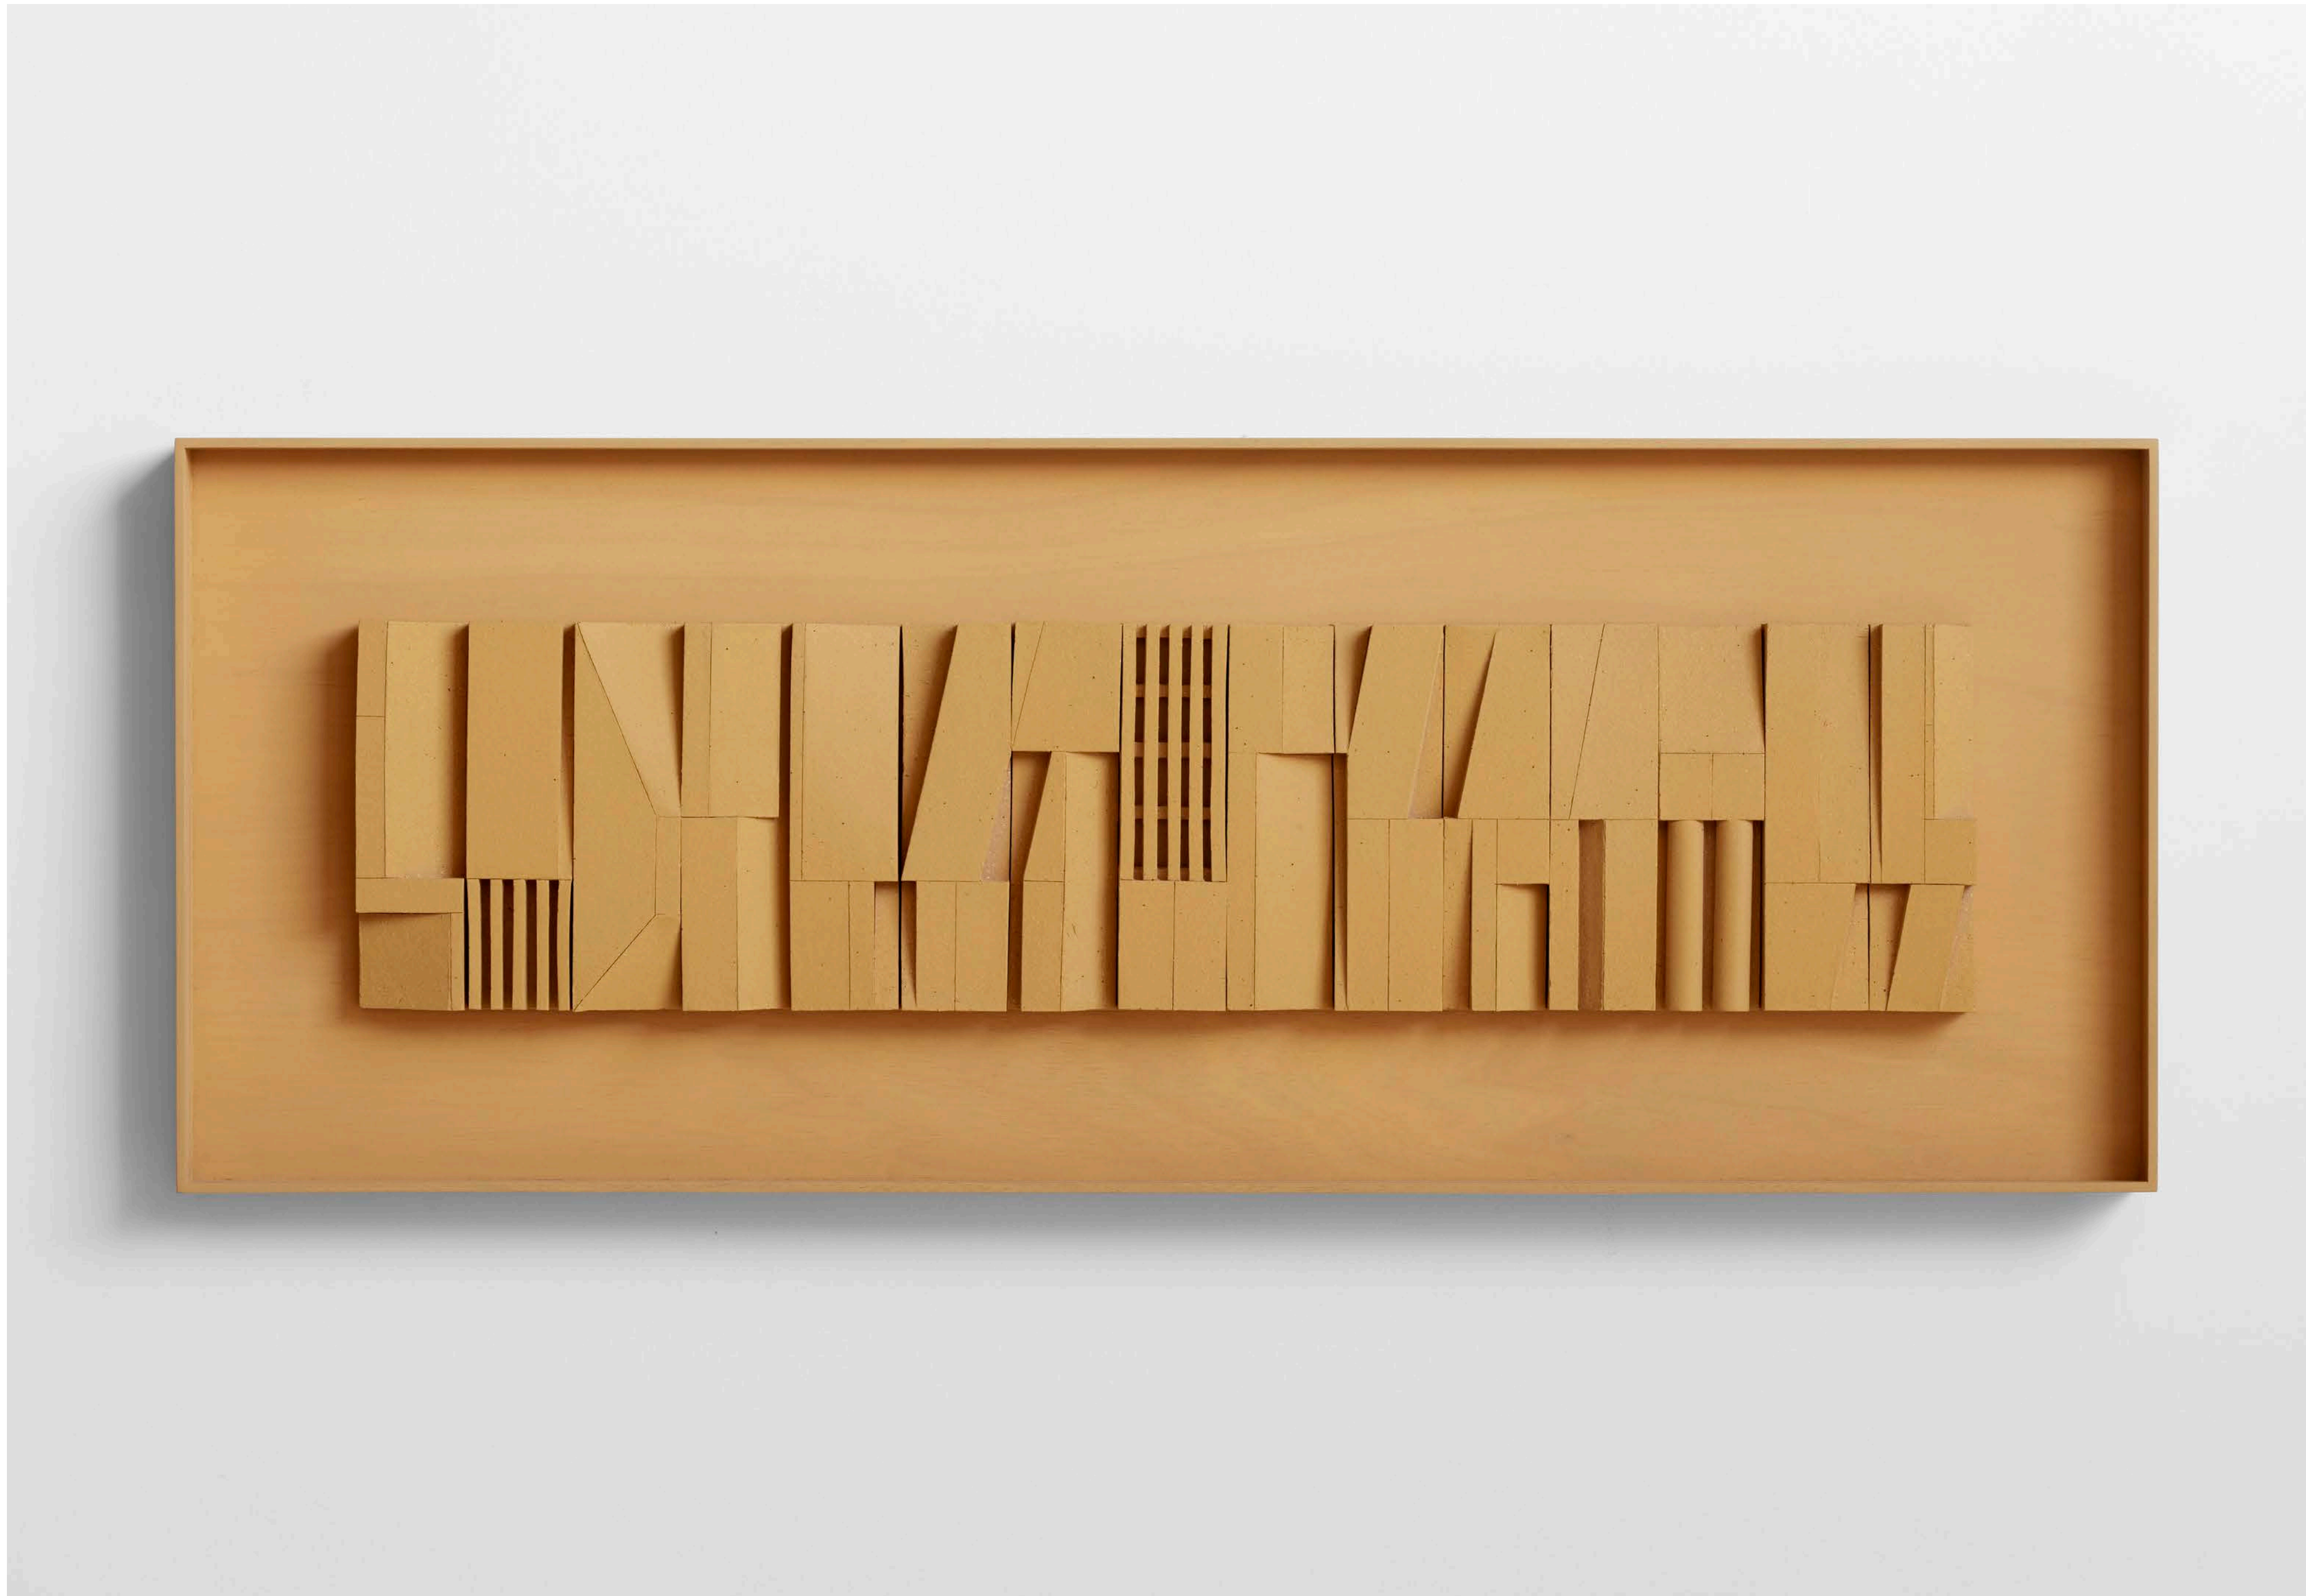

Frame size mm 585 x 440 x 55  
Frame size inches 23 x 17.3 x 2.2

*July 21*

BR clay, engobe, stained timber  
2024

Frame size mm 920 x 350 x 60  
Frame size inches 36.2 x 13.8 x 2.4

*August 3*

Raku clay, engobe, stained timber  
2024