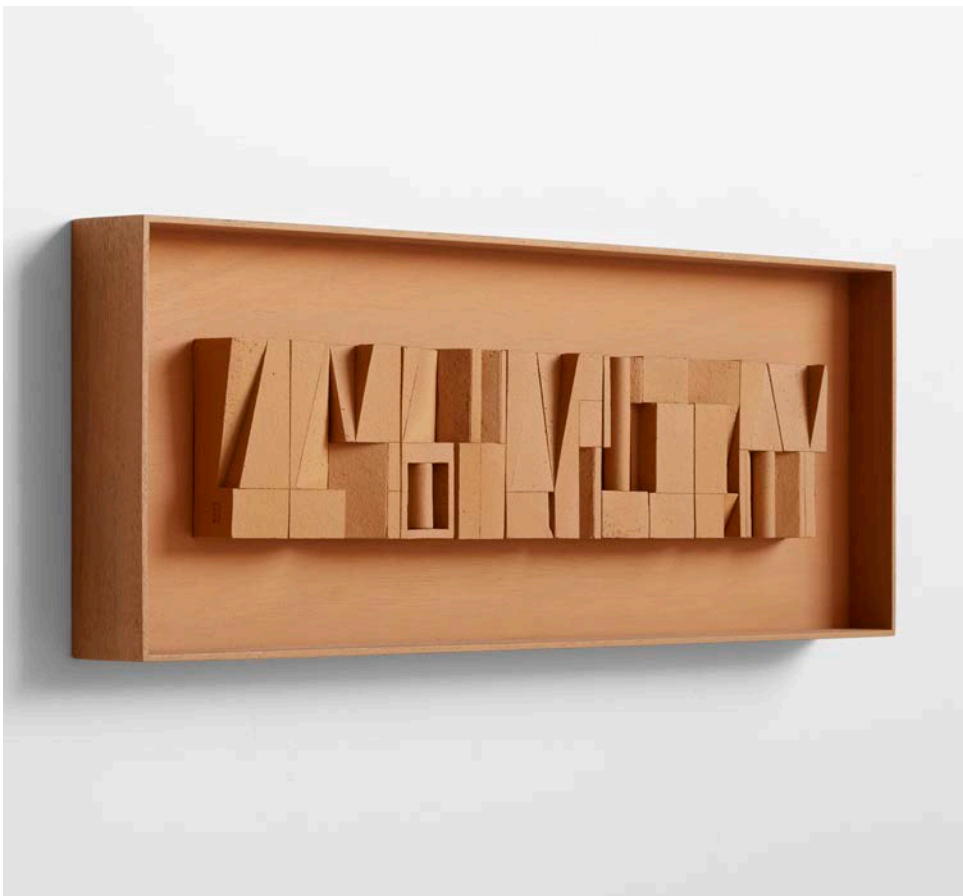

Frame size mm 750 x 510 x 55  
Frame size inches 29.5 x 20.1 x 2.2

*August 8*

Raku clay, engobe, stained timber  
2024

Frame size mm 525 x 315 x 65  
Frame size inches 20.7 x 12.4 x 2.6

*August 9*

Raku clay, engobe, stained timber  
2024