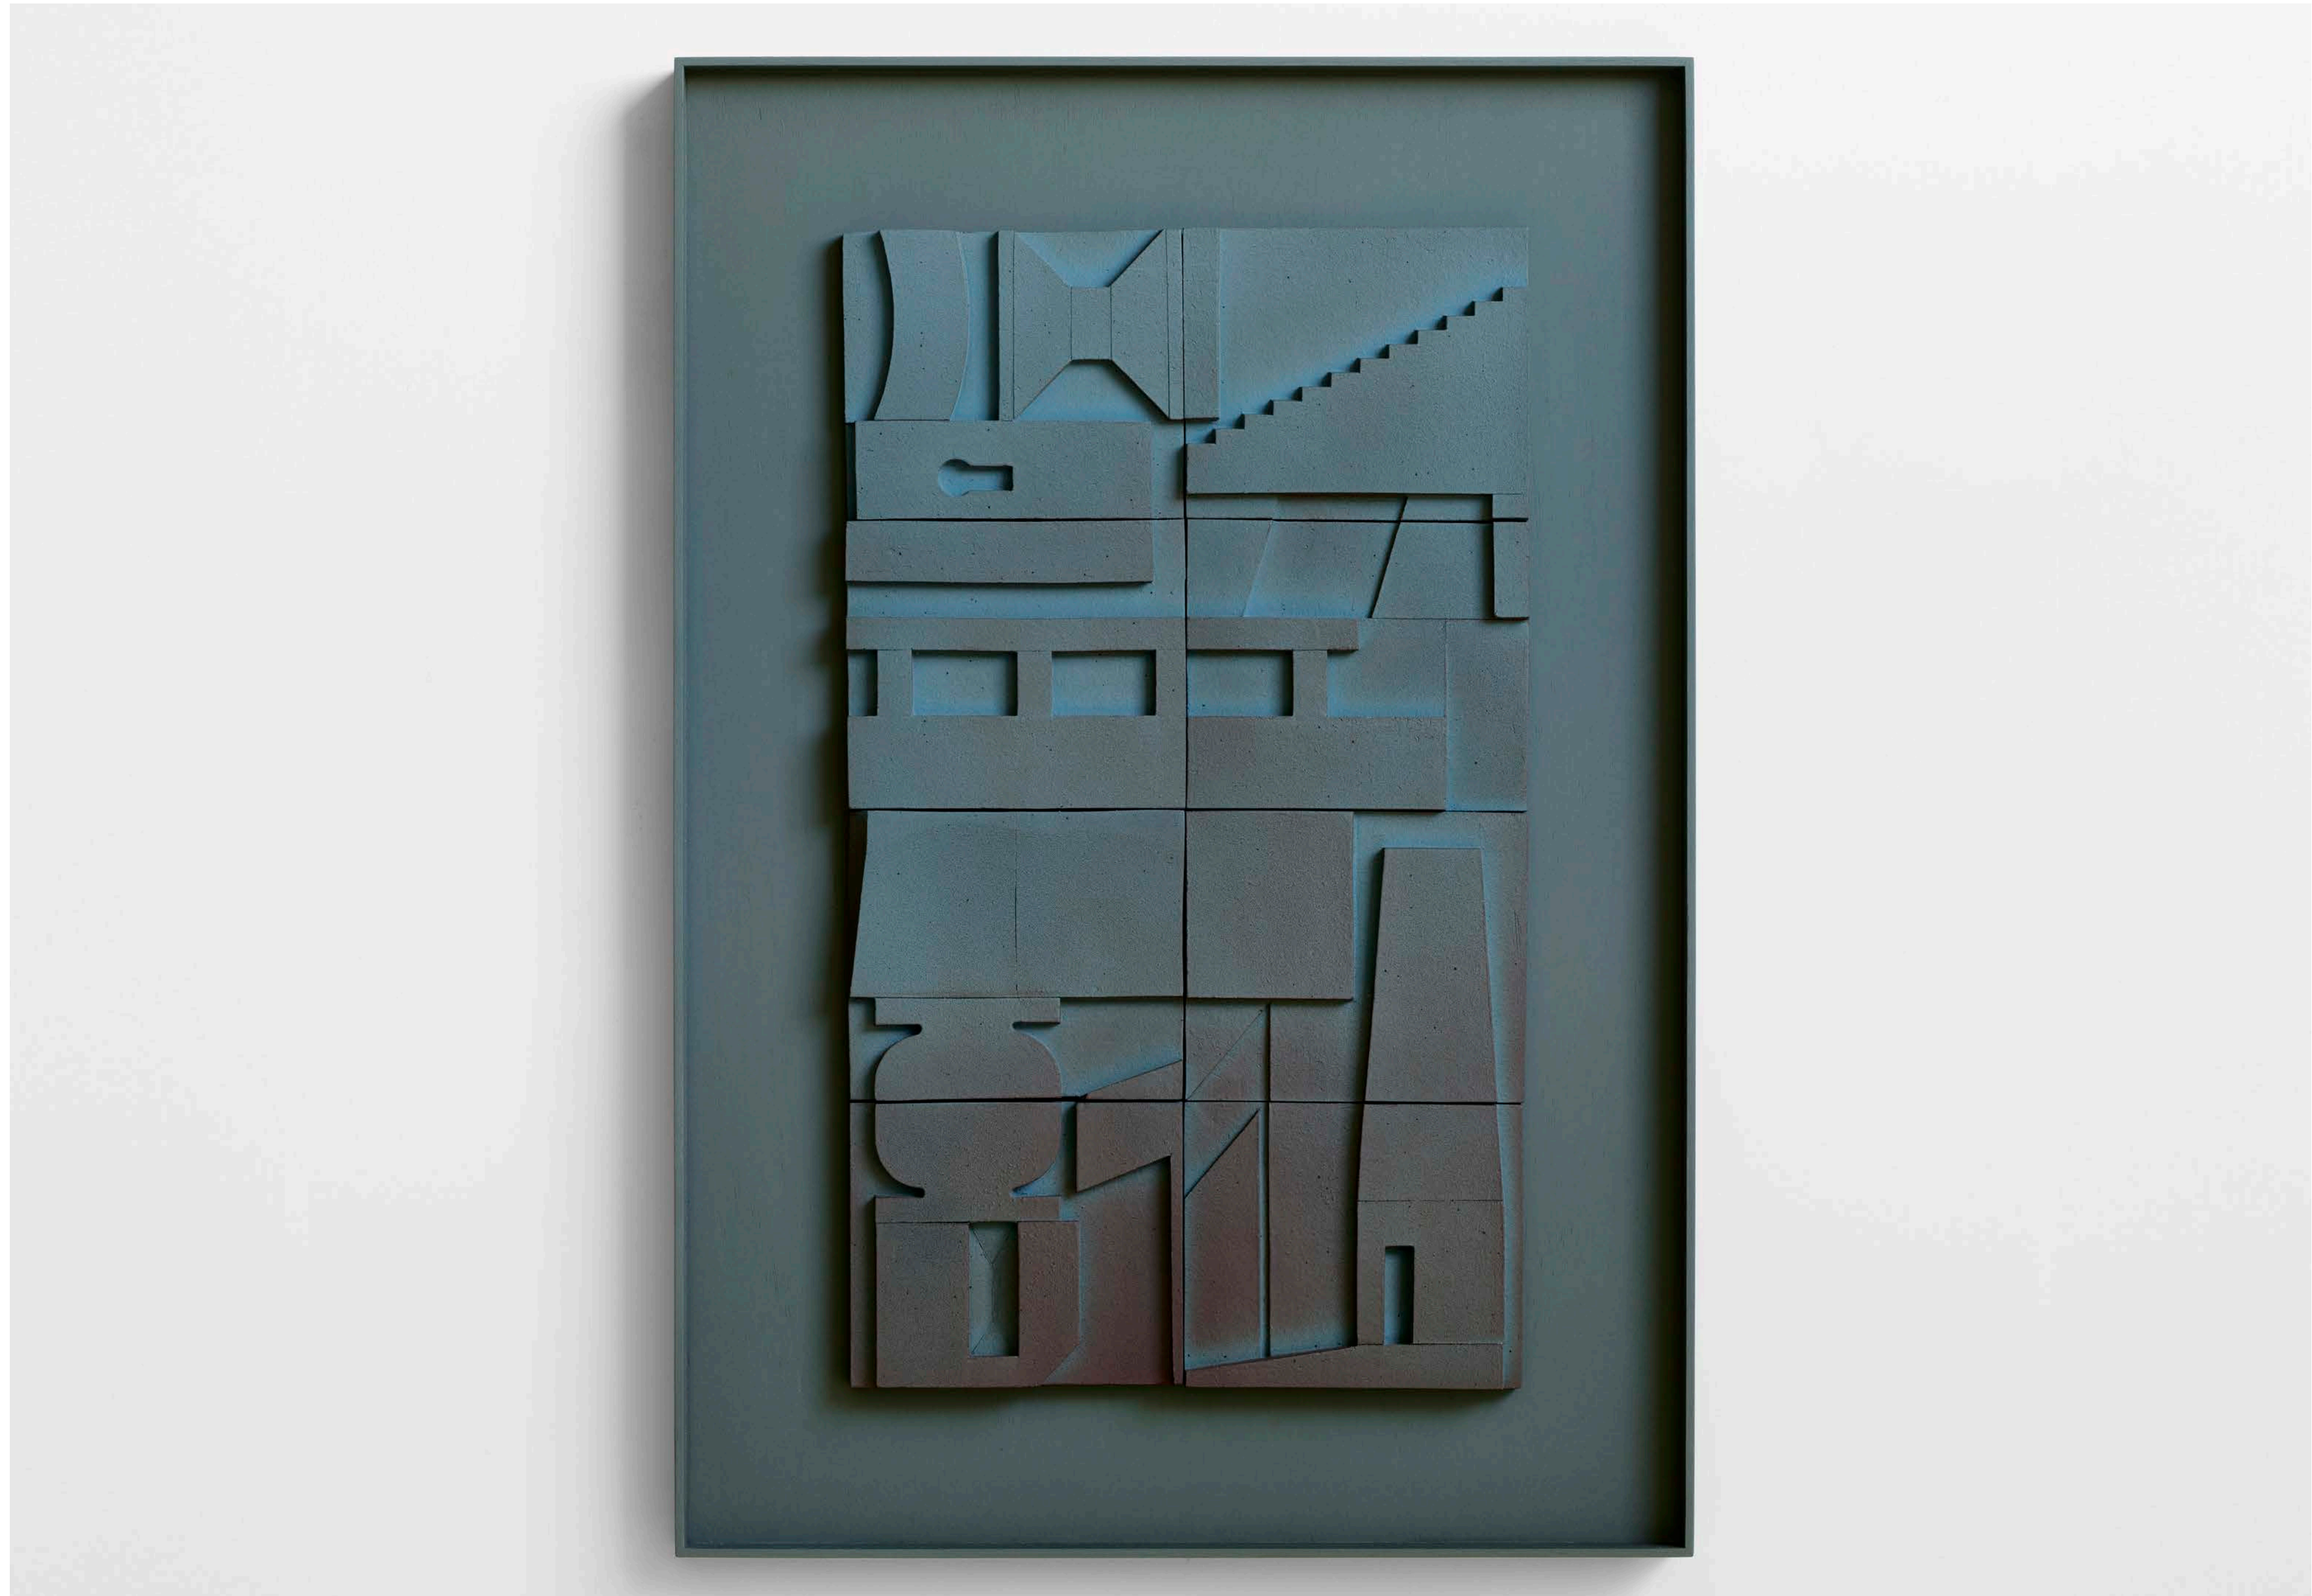

August 3

Raku clay, engobe, stained timber
2024

Frame size mm 750 x 510 x 55
Frame size inches 29.5 x 20.1 x 2.2