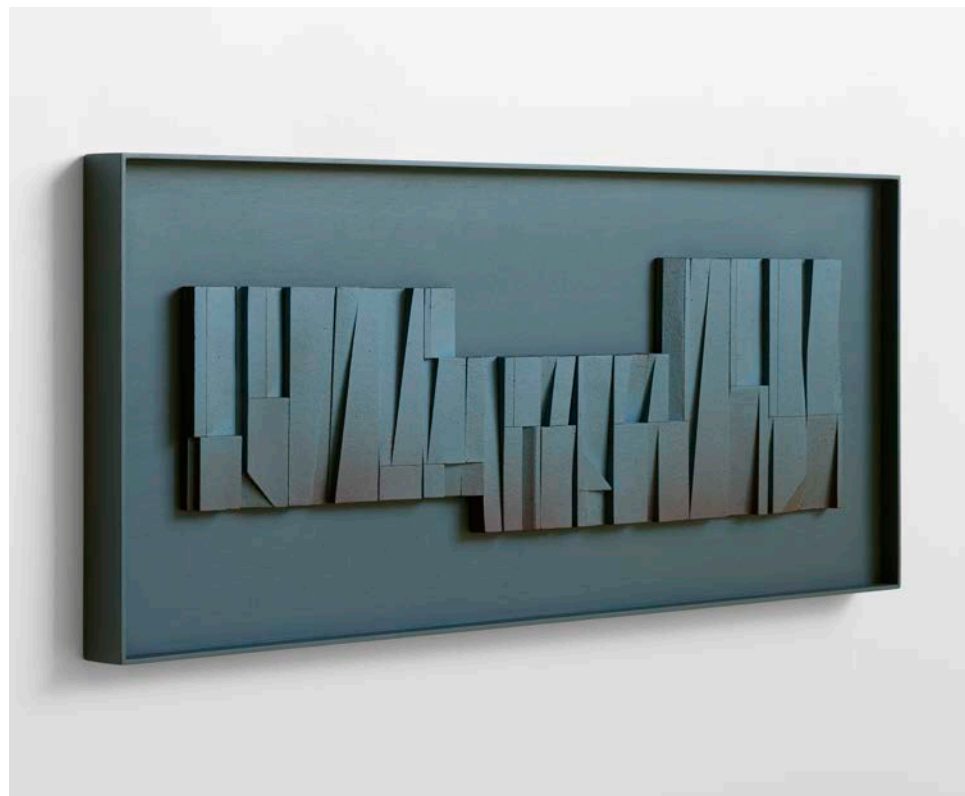

Frame size mm 310 x 225 x 55  
Frame size inches 12.2 x 8.9 x 2.2

*October 1*

Raku clay, engobe, stained timber  
2024

Frame size mm 475 x 410 x 55  
Frame size inches 18.7 x 16.2 x 2.2

*October 11*

BR clay, engobe, stained timber  
2024