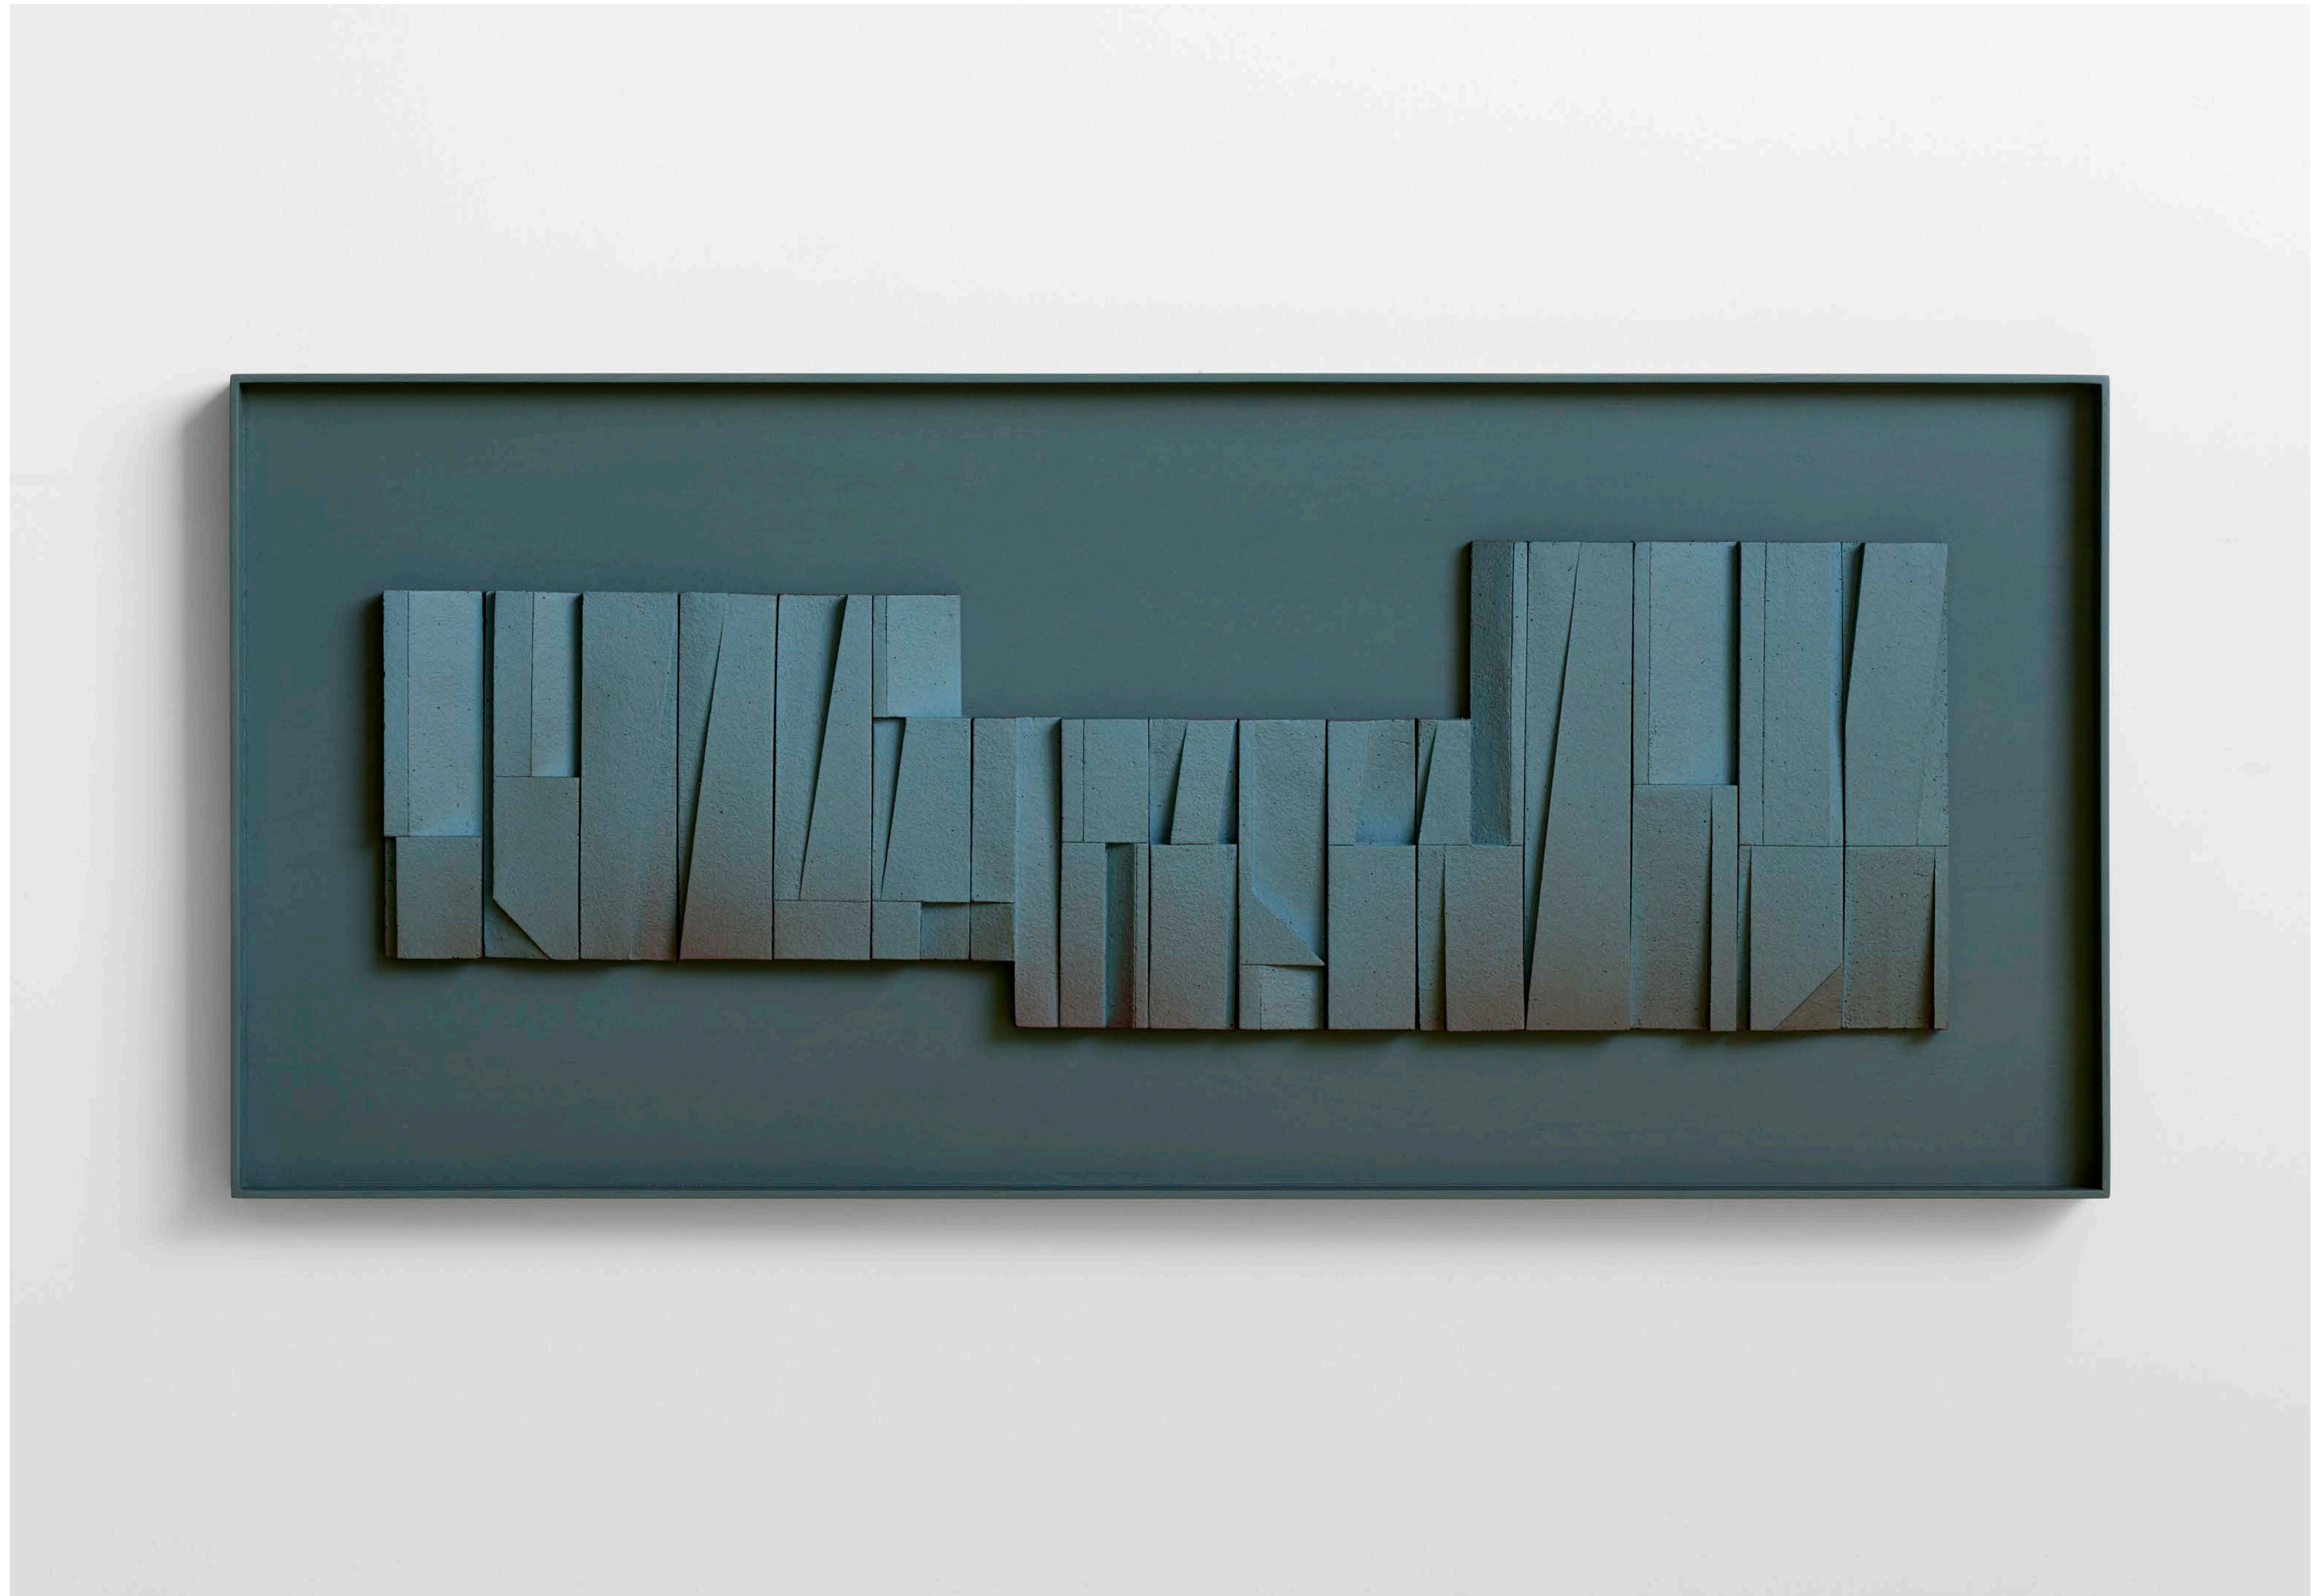

Frame size mm 310 x 225 x 55  
Frame size inches 12.2 x 8.9 x 2.2

*October 1*

Raku clay, engobe, stained timber  
2024

Frame size mm 475 x 410 x 55  
Frame size inches 18.7 x 16.2 x 2.2

*October 11*

BR clay, engobe, stained timber  
2024