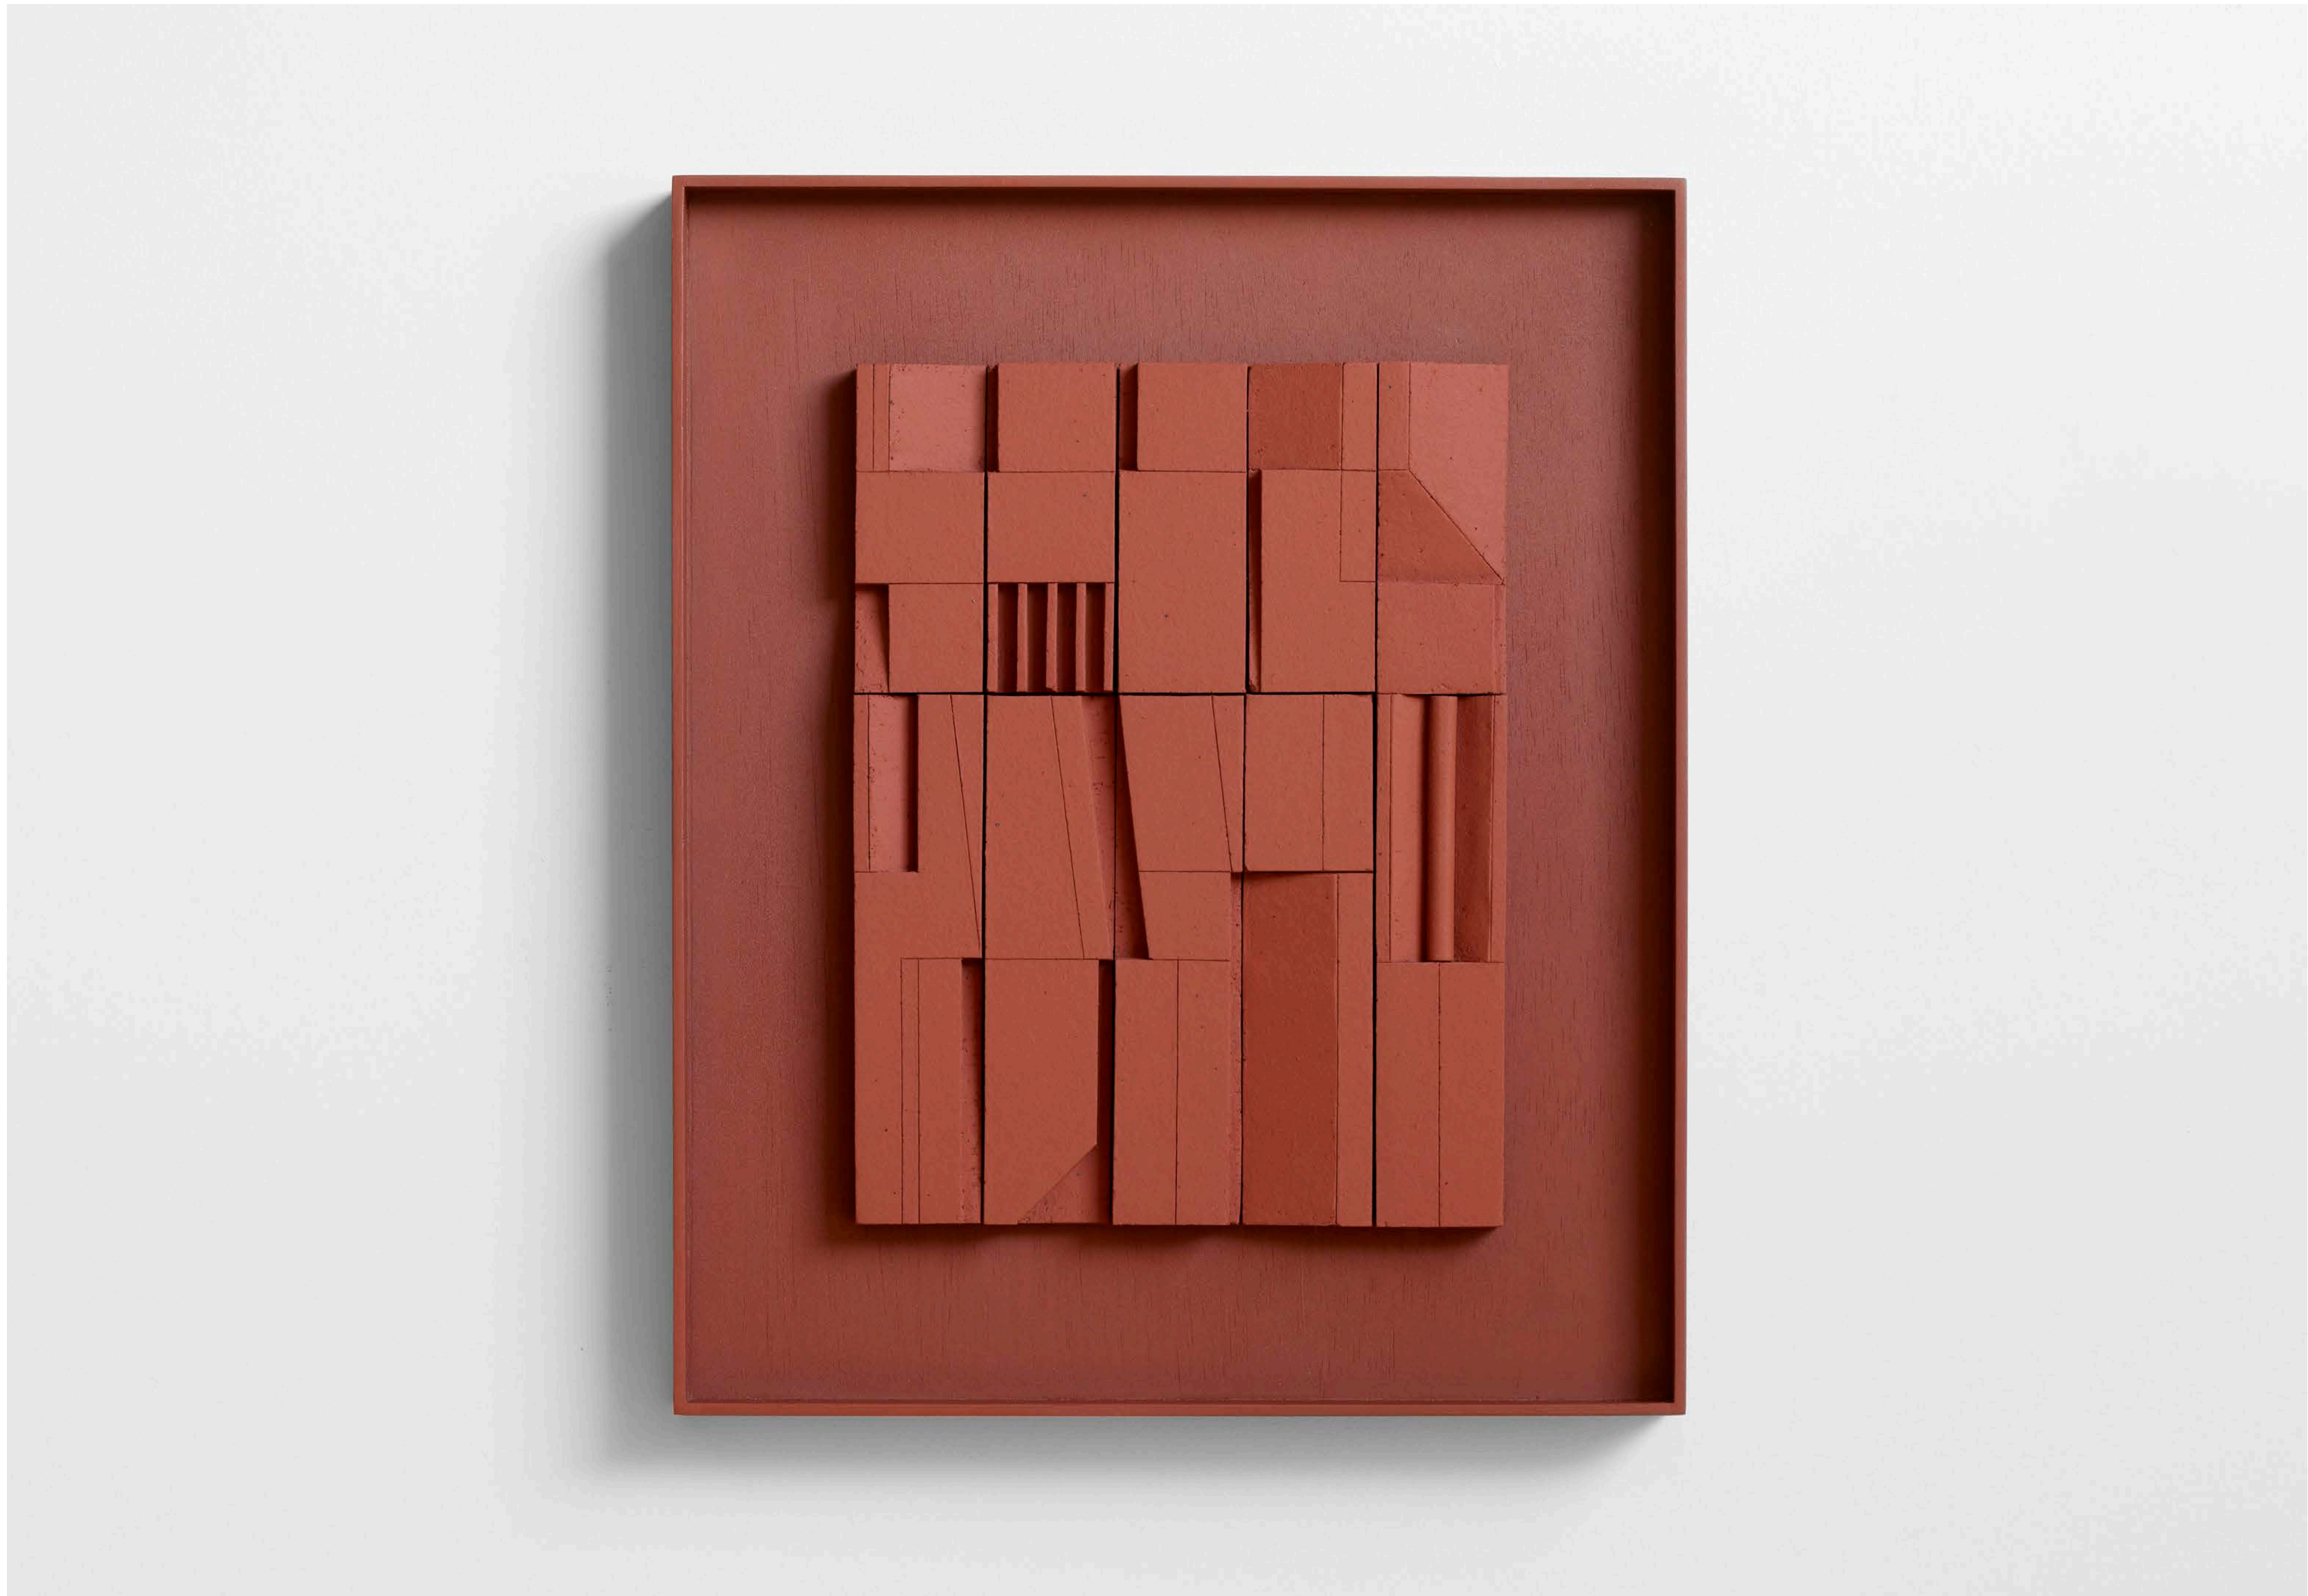

BRUCE ROWE

*If these fragments could be read...*

*August 2*

Raku clay, engobe, stained timber  
2024

Frame size mm 565 x 440 x 55  
Frame size inches 22.3 x 17.3 x 2.2

*June 23*

BR clay, stained timber  
2024

Frame size mm 470 x 385 x 55  
Frame size inches 18.5 x 15.2 x 2.2

*July 5*

BR clay, engobe, stained timber  
2024

Frame size mm 470 x 385 x 55  
Frame size inches 18.5 x 15.2 x 2.2

*July 7*

---

Off white clay, stained timber  
2024