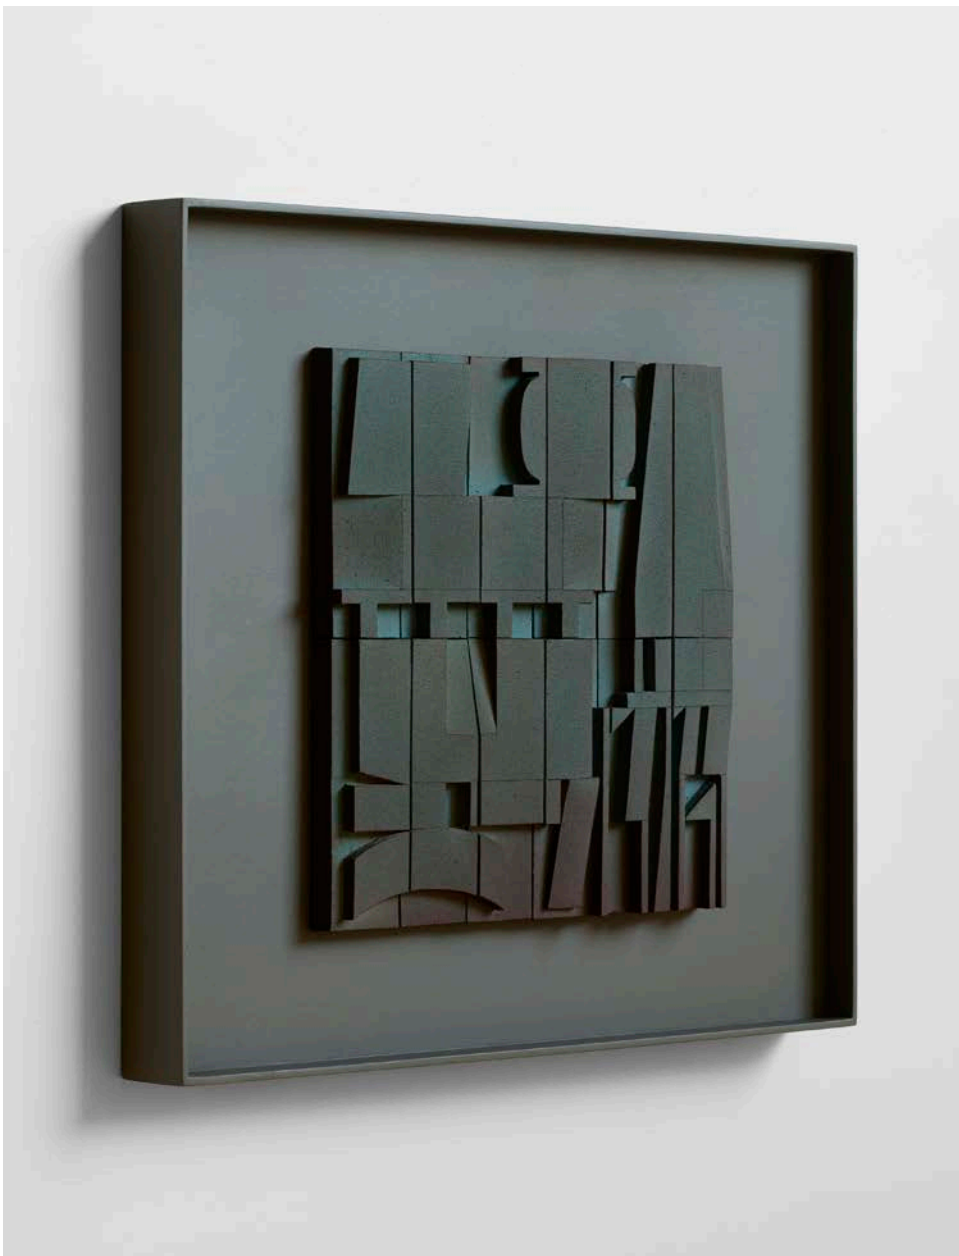

BRUCE ROWE

*If these fragments could be read...*

*August 2*

Raku clay, engobe, stained timber  
2024

Frame size mm 565 x 440 x 55  
Frame size inches 22.3 x 17.3 x 2.2

*June 23*

BR clay, stained timber  
2024

Frame size mm 470 x 385 x 55  
Frame size inches 18.5 x 15.2 x 2.2

*July 5*

BR clay, engobe, stained timber  
2024

Frame size mm 470 x 385 x 55  
Frame size inches 18.5 x 15.2 x 2.2

*July 7*

---

Off white clay, stained timber  
2024